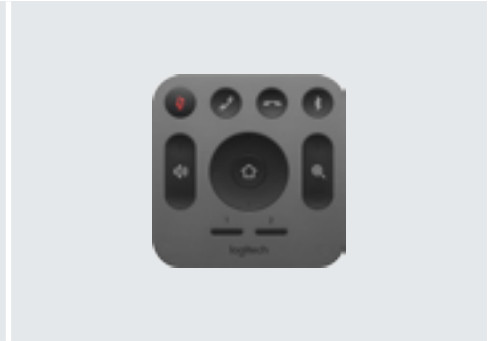

Logitech MeetUp

FEATURES & BENEFITS

Super-wide 120° field of view

Widest field of view of any Logitech video conferencing solution allows everyone in the room to be seen, even those close to the camera or seated at the edges of the room.

Ultra HD 4K image sensor

Supports multiple resolutions, including 4K (Ultra HD)¹ 1080p (Full HD) and 720p (HD) to best support the quality offered by your application and monitor.

3-microphones and custom-tuned speaker

Three broadside beamforming, omni-directional microphones with noise and echo cancellation—plus a custom-tuned speaker—are specifically optimized for small conference rooms. Mics are Microsoft® Cortana® certified for precision with voice commands with any Windows® 10 system.

Razor-sharp optics

Enhance face-to-face collaboration to the next best thing to physically being there. Advanced Logitech lens technology delivers remarkable video quality with superb resolution, speed, fluidity, color balance, and detail.

5x HD zoom

Zero in on close-ups of objects and whiteboard content with outstanding detail and clarity.

Motorized pan/tilt

Expand your field of view even further—up to 170°—to pan to the white board or view other areas of interest.

3 camera presets

Select up to three preset locations for the camera view and return to any of them with the push of a button on the remote control.

Bluetooth® wireless technology

Connect to a Bluetooth device for great-sounding audio calls.

Expansion microphone-ready

Optional expansion microphone increases conversational radius in larger huddle rooms.

All-in-one design

Compact all-in-one form factor takes up less space and minimizes cable clutter.

RF remote control

Easily operate camera pan/tilt/zoom functions during meetings.

Certified for Business

Business-grade certifications² mean you can launch your next presentation or video meeting with complete confidence.

Plug-and-play USB connectivity

Easily connects to PC, Mac® and Chrome™ devices with no additional software required.

Works with most video conferencing applications

Compatible with virtually any video conferencing software app, including the ones you already use.

Multiple mounting options

Freedom to mount MeetUp wherever it works best—tabletop, wall, or monitor—for the best possible huddle room experience.

Kensington® security slot

MeetUp is provisioned with a Kensington security slot to help secure the equipment with an anti-theft lock.

CERTIFICATIONS

Certified for Skype® for Business, Cisco Jabber™ compatible³, Windows, Mac, Microsoft Cortana certified

PRODUCT SPECIFICATIONS

MeetUp

Part #: 960-001101
Price: $899
UPC: 097855130037

MeetUp + Expansion Mic

Part#: 960-001201
Price: $1,079
UPC: 097855133267

Optional Expansion Mic

Part#: 989-000405
Price: $219
UPC: 097855131171

Optional TV Mount

Part#: 939-001498
Price: $79
UPC: 097855133250

PRODUCT DIMENSIONS + WEIGHT

Camera

400 x 104 x 85 mm
15.75 x 4.1 x 3.35"
1.04 kg / 2.3 lbs

Remote