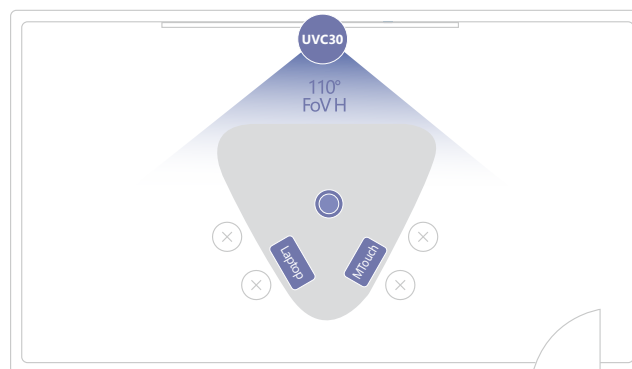

Mini-PC Package

- 7th-gen Intel® Core™ i5
- Memory: 8GB (2 x 4GB)
- Storage: 128GB SSD
- 2 x HDMI video output
- Bluetooth and Wi-Fi
- 4 x USB3.0 Type-A
- 1 x 10/100/1000M Ethernet port
- 1 x Power port
- 1 x Security lock slot
- Cable management box

Yealink MTouch

- 8-inch IPS screen
- 1280 x 800 resolution
- 10-point capacitive touch screen
- 3.5mm headset jack

- Human Motion Sensor
- Angle adjustable bracket (23° ~ 50°)
- 1 x 7m USB 2.0 cable

Yealink MShare

- 1080P/30FPS FHD by MJPEG format
- Support wired and wireless content sharing
- Built-in Wi-Fi AP for Yealink wireless presentation device
- 1 x HDMI video input
- 1 x Mini-DP video input
- 1 x USB2.0 Type-B
- 1 x USB2.0 Type-A
- 1 x 7m USB 2.0 cable

Yealink UVC30 4K Camera

- 4K video resolution
- Maximum 60FPS
- 3x digital zoom
- Field of view (diagonal): 120°
- Facial recognition and Auto framing
- Camera presets
- 1 x 3m USB 2.0 cable

Yealink CP900 HD Speakerphone

- Optima HD voice
- Built-in 6 MEMS microphone arrays
- Signal to Noise Ratio (SNR): +59 dB
- 6.5 feet / 2 meters voice pickup range
- Full-duplex technology
- Noise suppression (NS)

- Digital Signal Processing (DSP)
- Acoustic echo cancellation (AEC)
- Root Mean Square (RMS): 3W

Other Physical Features

- Operating humidity: 10~95%
- Operating temperature: 0~40°C (+32~104°F)
- Storage temperature: -30~70°C (-22~158°F)

Mise en situation dans une salle de réunion :