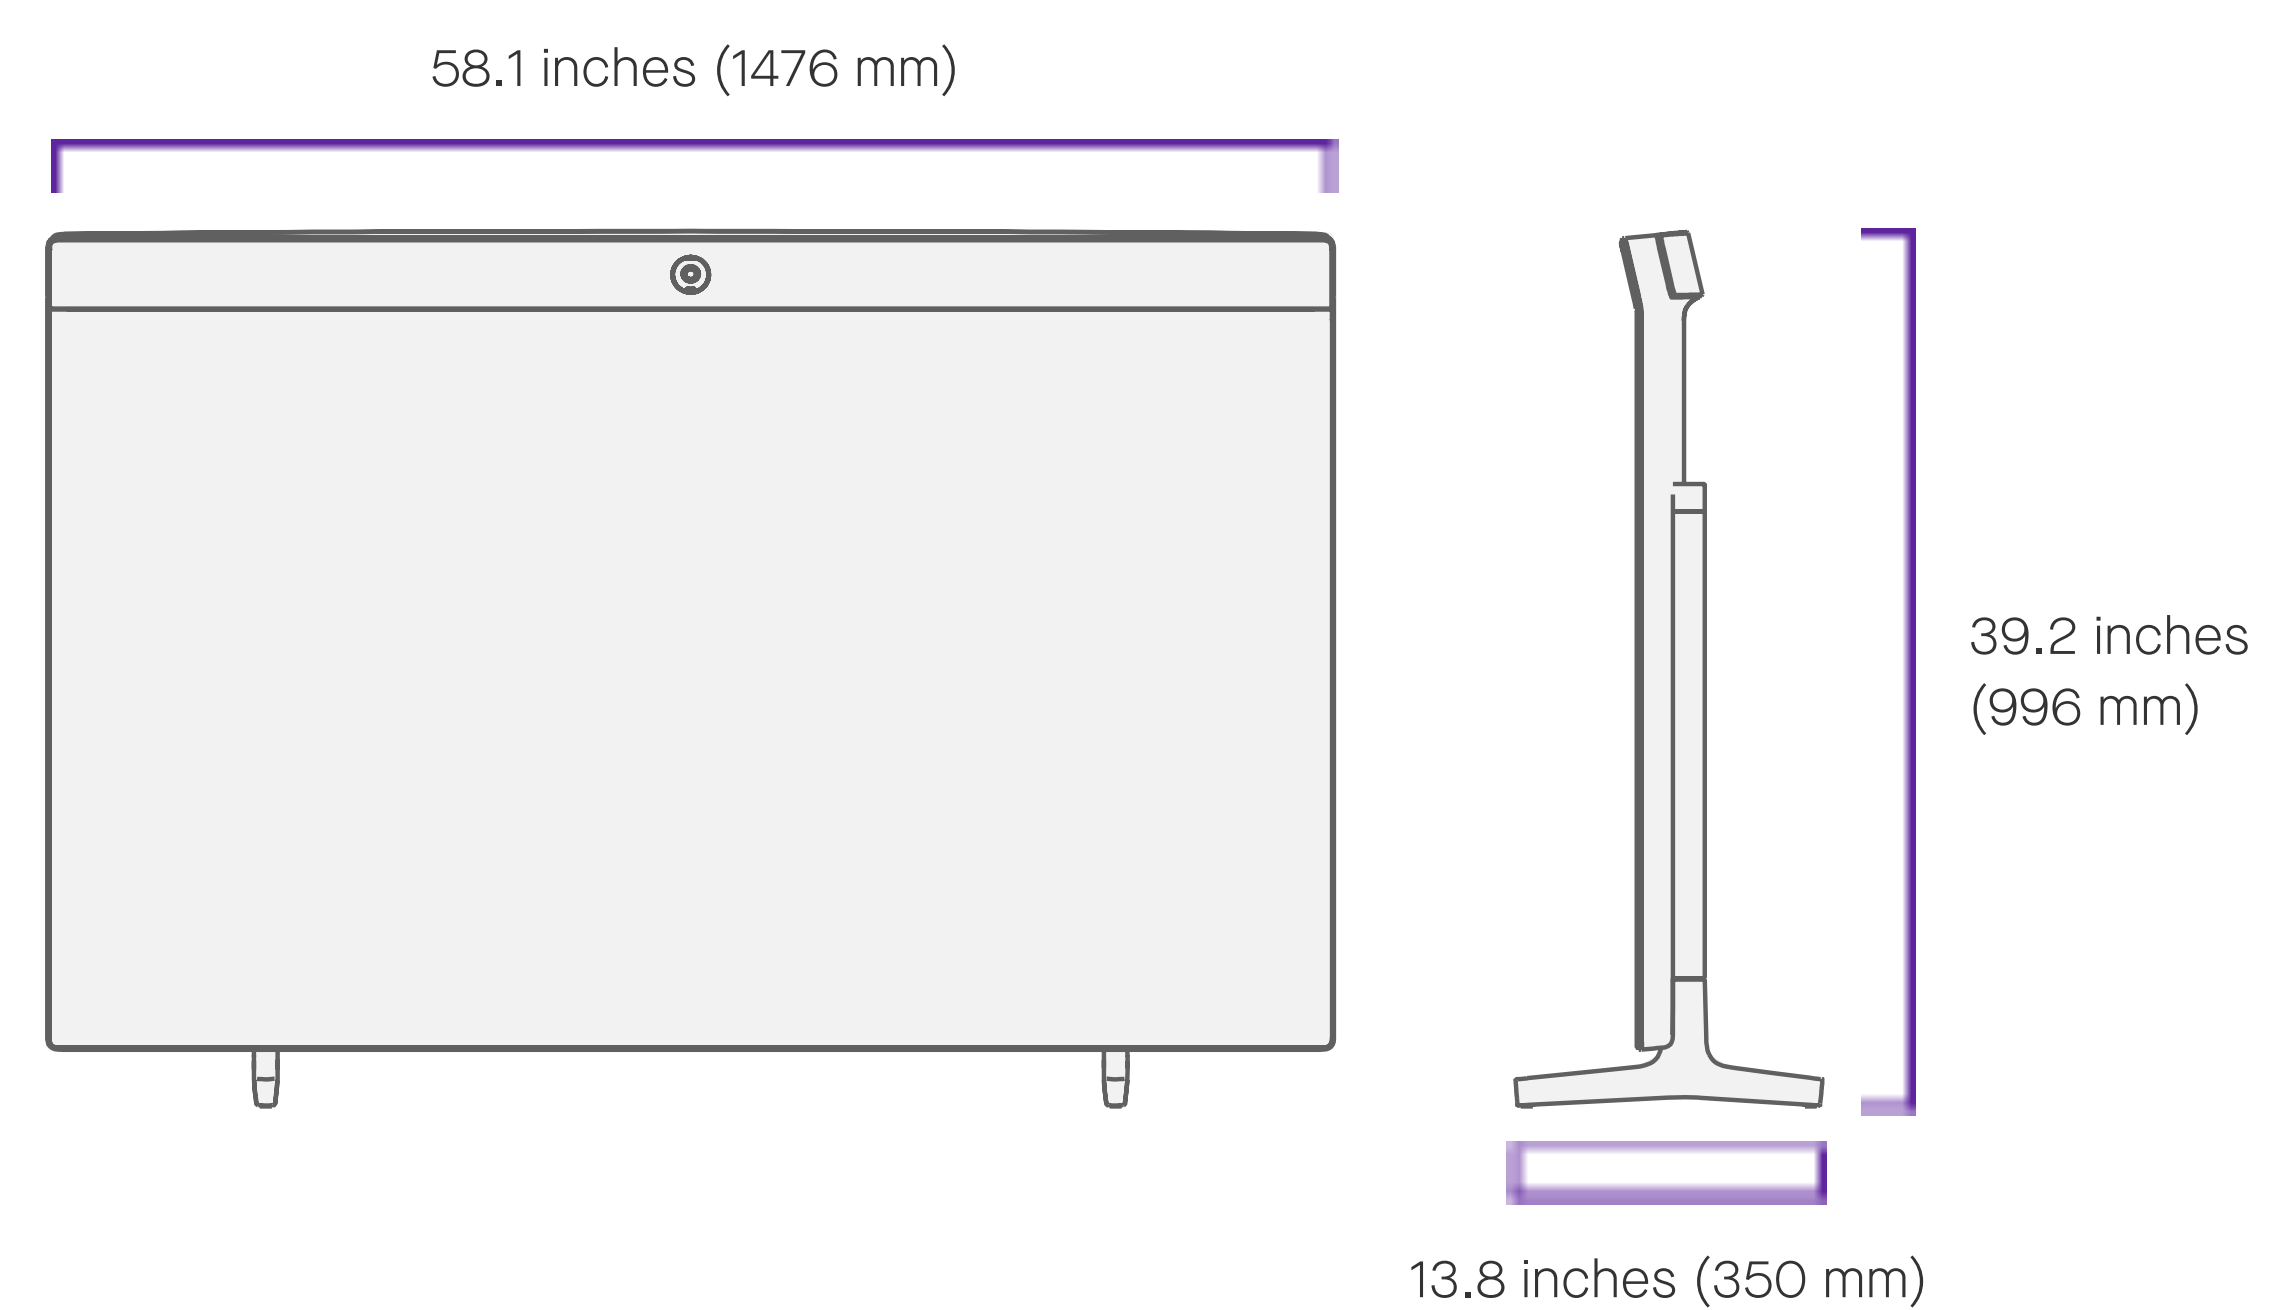

Advanced features for safer rooms.

Neat Board incorporates a wealth of unique features. Aside from Zoom Direct Share WiFi capability, you can seamlessly share both audio and visual content via an HDMI cable. Neat Board instinctively frames you perfectly too, and then auto releases the room when you leave. Plus, thanks to Neat Sense, it enables you to monitor meeting spaces, which can lead to significant health benefits for employees. Neat Sense helps you control and keep track of air quality, humidity, CO2 and VOC. Also, whether or not there are people in a room and if so, how many. That way, you can be sure of maintaining safe social distancing at all times.

Table stand is included with every Neat Board.
Wall mount and Floor stand are optional.

Add Neat Pad as an additional controller and scheduling display.

Neat Board

- 65-inch capacitive multi-touch LED screen
- Ultra HD 4K (3840 × 2160 screen resolution)
- Anti-glare and anti-fingerprint coating
- Camera LED
- System LED
- Ambient light sensor
- Sensors for temperature, humidity, CO2 and VOC
- 2X Neat Marker (passive)
- Table stand
- Floor stand (optional)
- Wall mount (optional)
- Neat Pad controller (optional)
- Neat Pad scheduling display (optional)
- Zoom Rooms for Touch software

Size & Weight

Table Stand
Width: 58.1 inches (1476 mm)
Height: 39.2 inches (996 mm)
Depth: 13.8 inches (350 mm)
Weight: 102.6 pounds (46.5 kg)

Wall mount (optional)
Width: 58.1 inches (1476 mm)
Height: 36.7 inches (931 mm)
Depth: 4 inches (104 mm)
Weight: 111.6 pounds (50.6 kg)

Floor stand (optional)
Width: 58.1 inches (1476 mm)
Height: 71.3 inches (1812 mm)
Depth: 29.3 inches (744 mm)
Weight: 124.6 pounds (56.5 kg)

neat.

www.neat.no

01 40 64 93 93

apog@apog.net

la-visioconférence.com