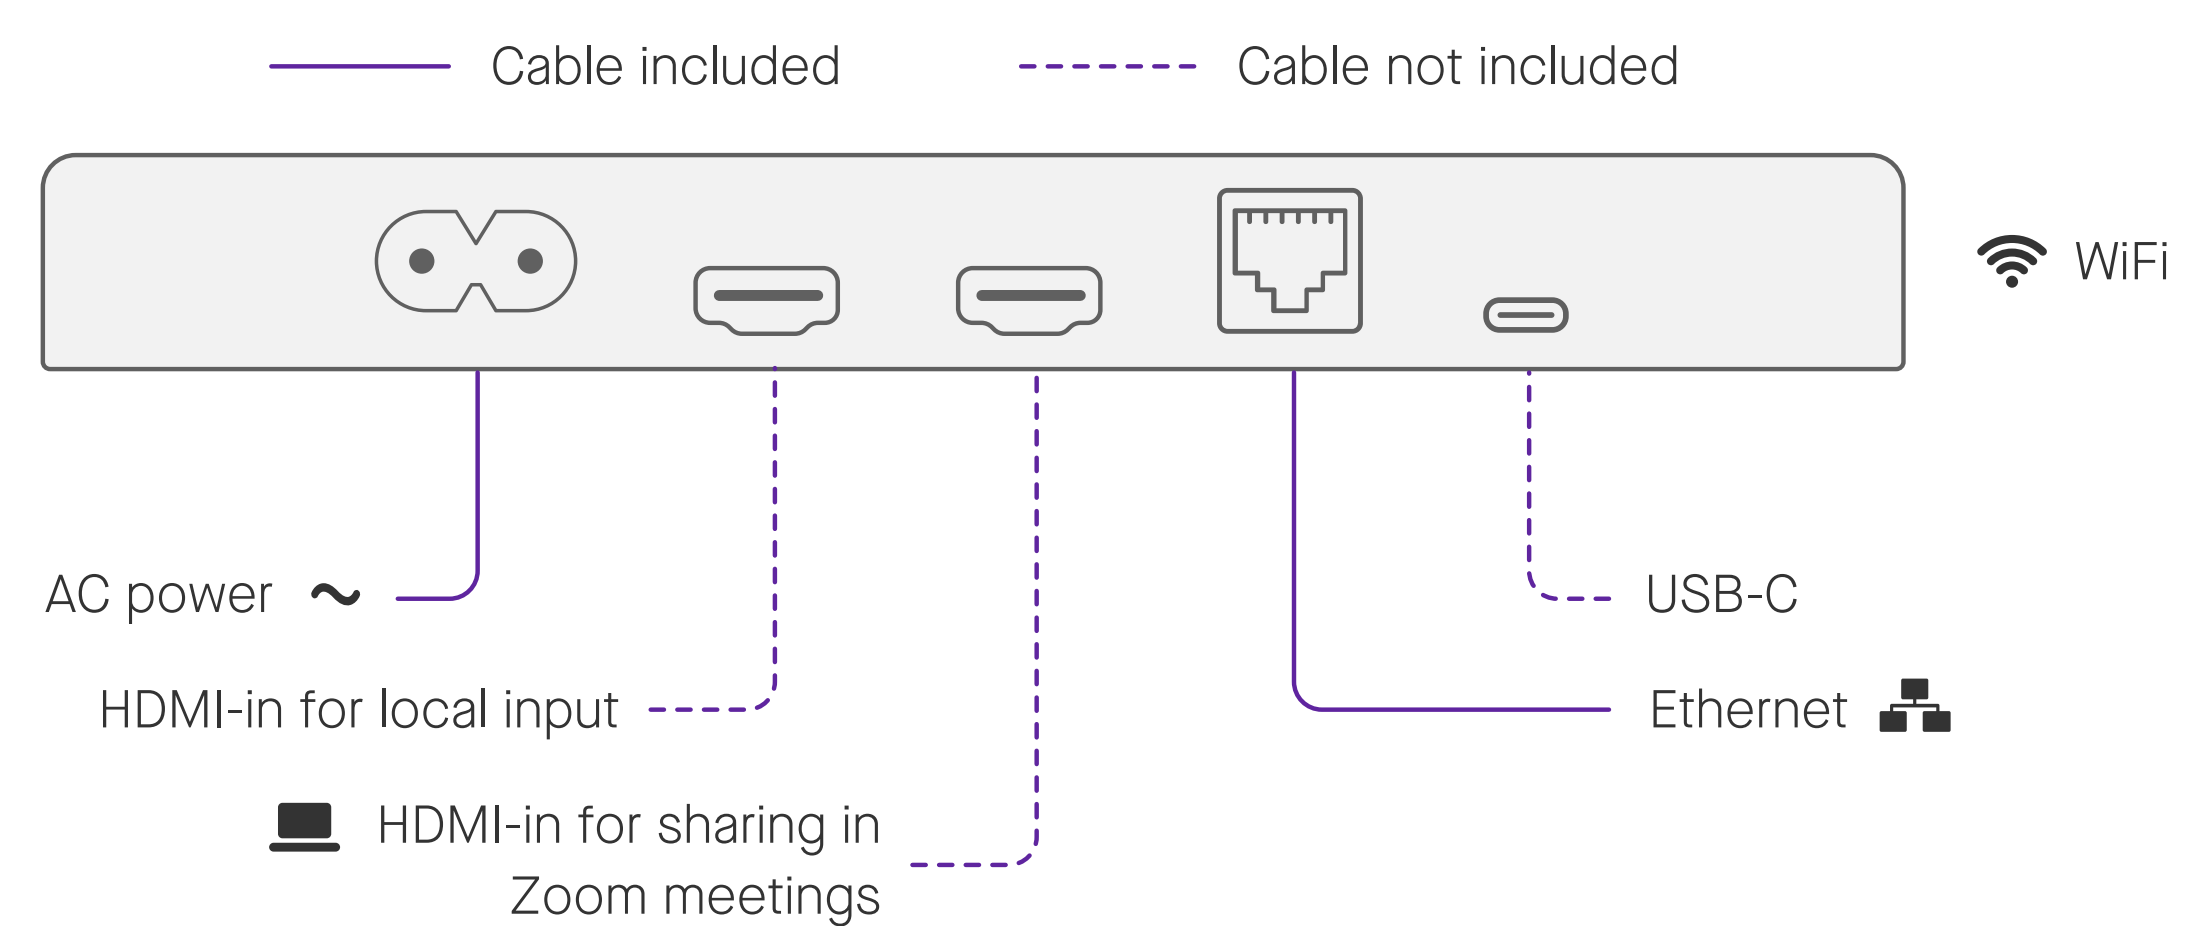

Simple set-up.

Neat Board is remarkably easy to install and set-up. Everything you need is included in the box. It comes with a table stand, 5m ethernet cable, 3m power cord and a pair of Neat Markers, so two people can sketch or write annotations at the same time. Additionally, you can buy a customized Neat wall mount or floor stand, and if required, wheels for the floor stand, giving you freer mobility between rooms.

Managed and supported by Zoom.

Neat Board removes complexities and threats thanks to it being a secure, single-purpose hardware device, so less stressing about passwords and patches. Neat Board empowers you to upgrade everything from your Zoom account and is your single point of contact for support.

Advanced features for safer rooms.

Neat Board incorporates a wealth of unique features. Aside from Zoom Direct Share WiFi capability, you can seamlessly share both audio and visual content via an HDMI cable. Neat Board instinctively frames you perfectly too, and then auto releases the room when you leave. Plus, thanks to Neat Sense, it enables you to monitor meeting spaces, which can lead to significant health benefits for employees. Neat Sense helps you control and keep track of air quality, humidity, CO2 and VOC. Also, whether or not there are people in a room and if so, how many. That way, you can be sure of maintaining safe social distancing at all times.

Table stand is included with every Neat Board.
Wall mount and Floor stand are optional.

Add Neat Pad as an additional controller and scheduling display.

Neat Board

- 65-inch capacitive multi-touch LED screen
- Ultra HD 4K (3840 × 2160 screen resolution)
- Anti-glare and anti-fingerprint coating
- Camera LED
- System LED
- Ambient light sensor
- Sensors for temperature, humidity, CO2 and VOC
- 2X Neat Marker (passive)
- Table stand
- Floor stand (optional)
- Wall mount (optional)
- Neat Pad controller (optional)
- Neat Pad scheduling display (optional)
- Zoom Rooms for Touch software