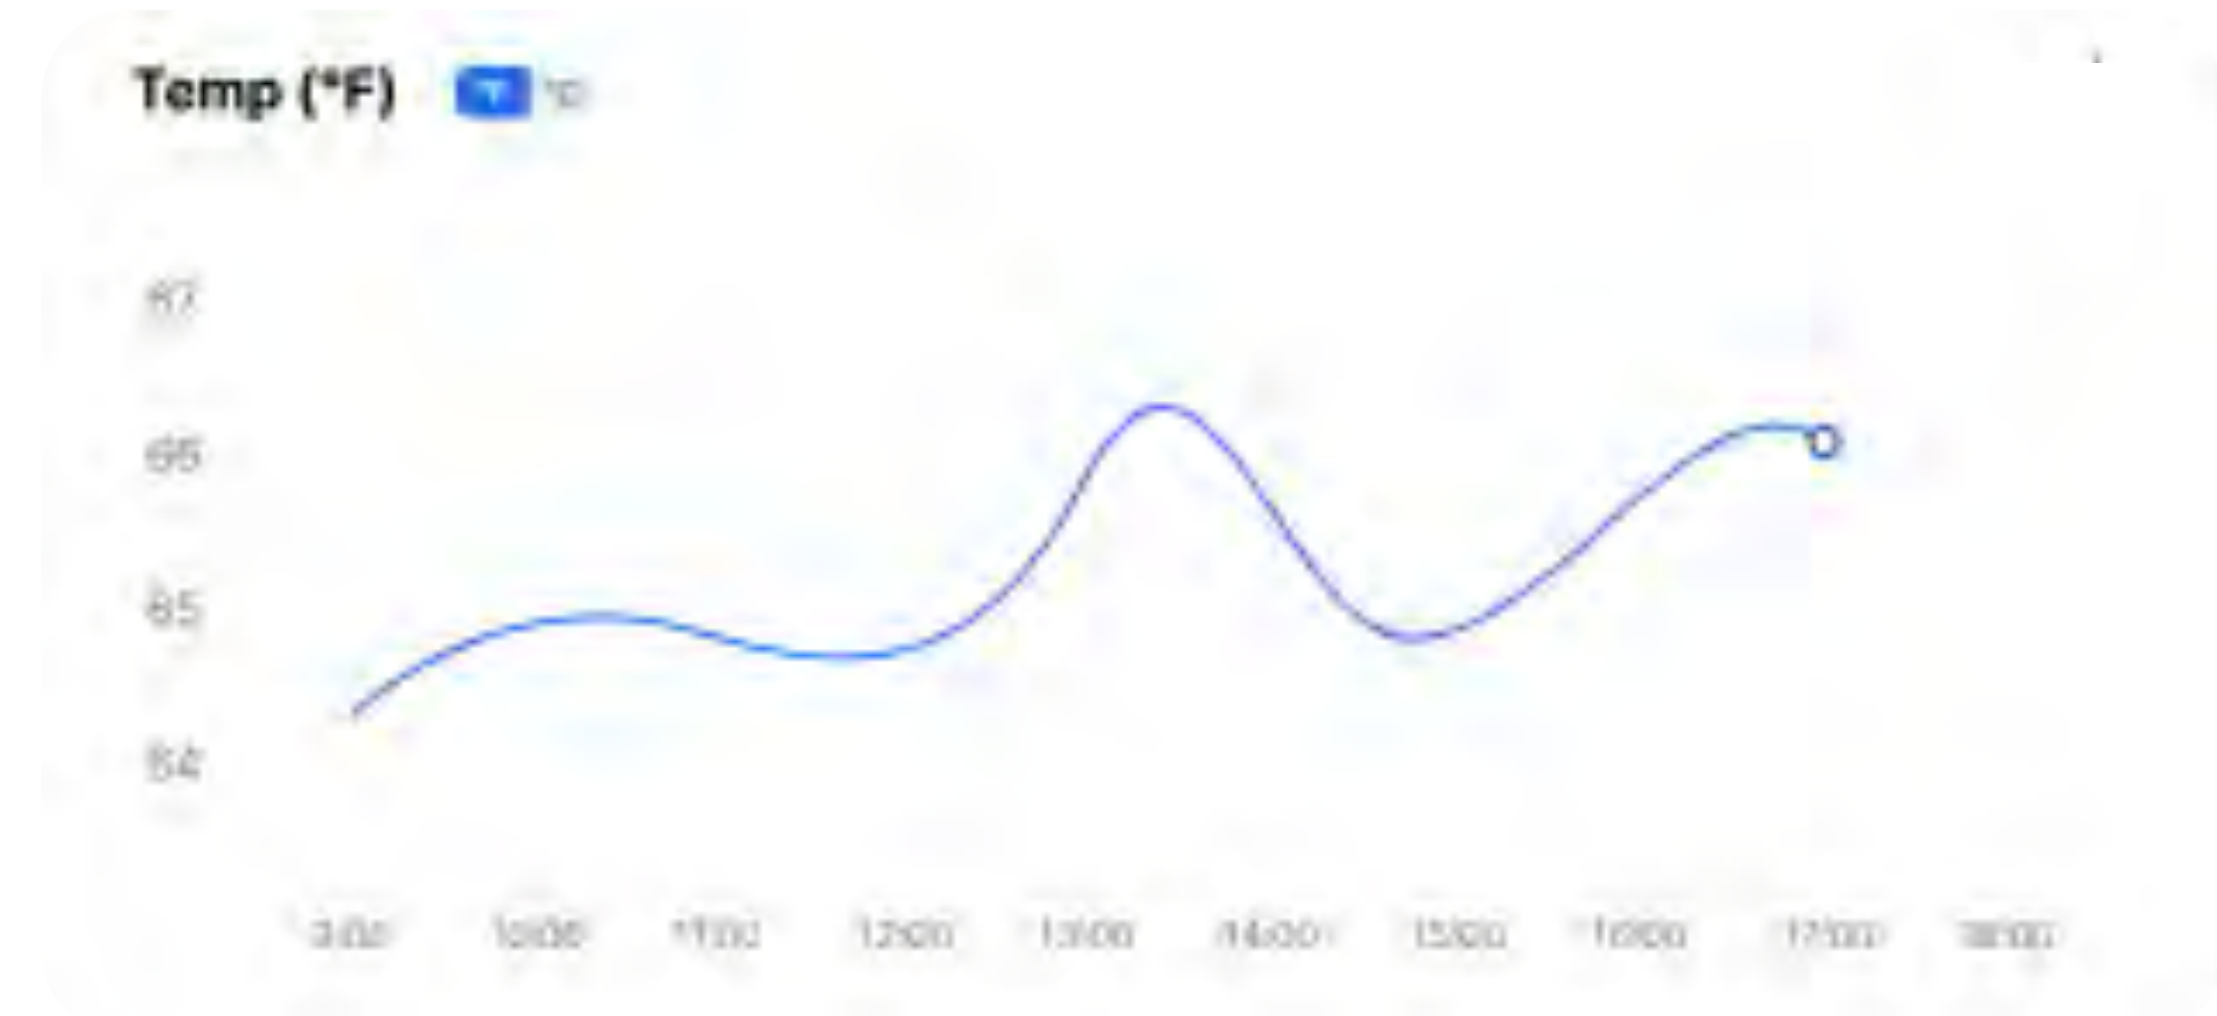

Advanced features for safer rooms.

Neat Board incorporates a wealth of unique features. Aside from Zoom Direct Share WiFi capability, you can seamlessly share both audio and visual content via an HDMI cable. Neat Board instinctively frames you perfectly too, and then auto releases the room when you leave. Plus, thanks to Neat Sense, it enables you to monitor meeting spaces, which can lead to significant health benefits for employees. Neat Sense helps you control and keep track of air quality, humidity, CO2 and VOC. Also, whether or not there are people in a room and if so, how many. That way, you can be sure of maintaining safe social distancing at all times.