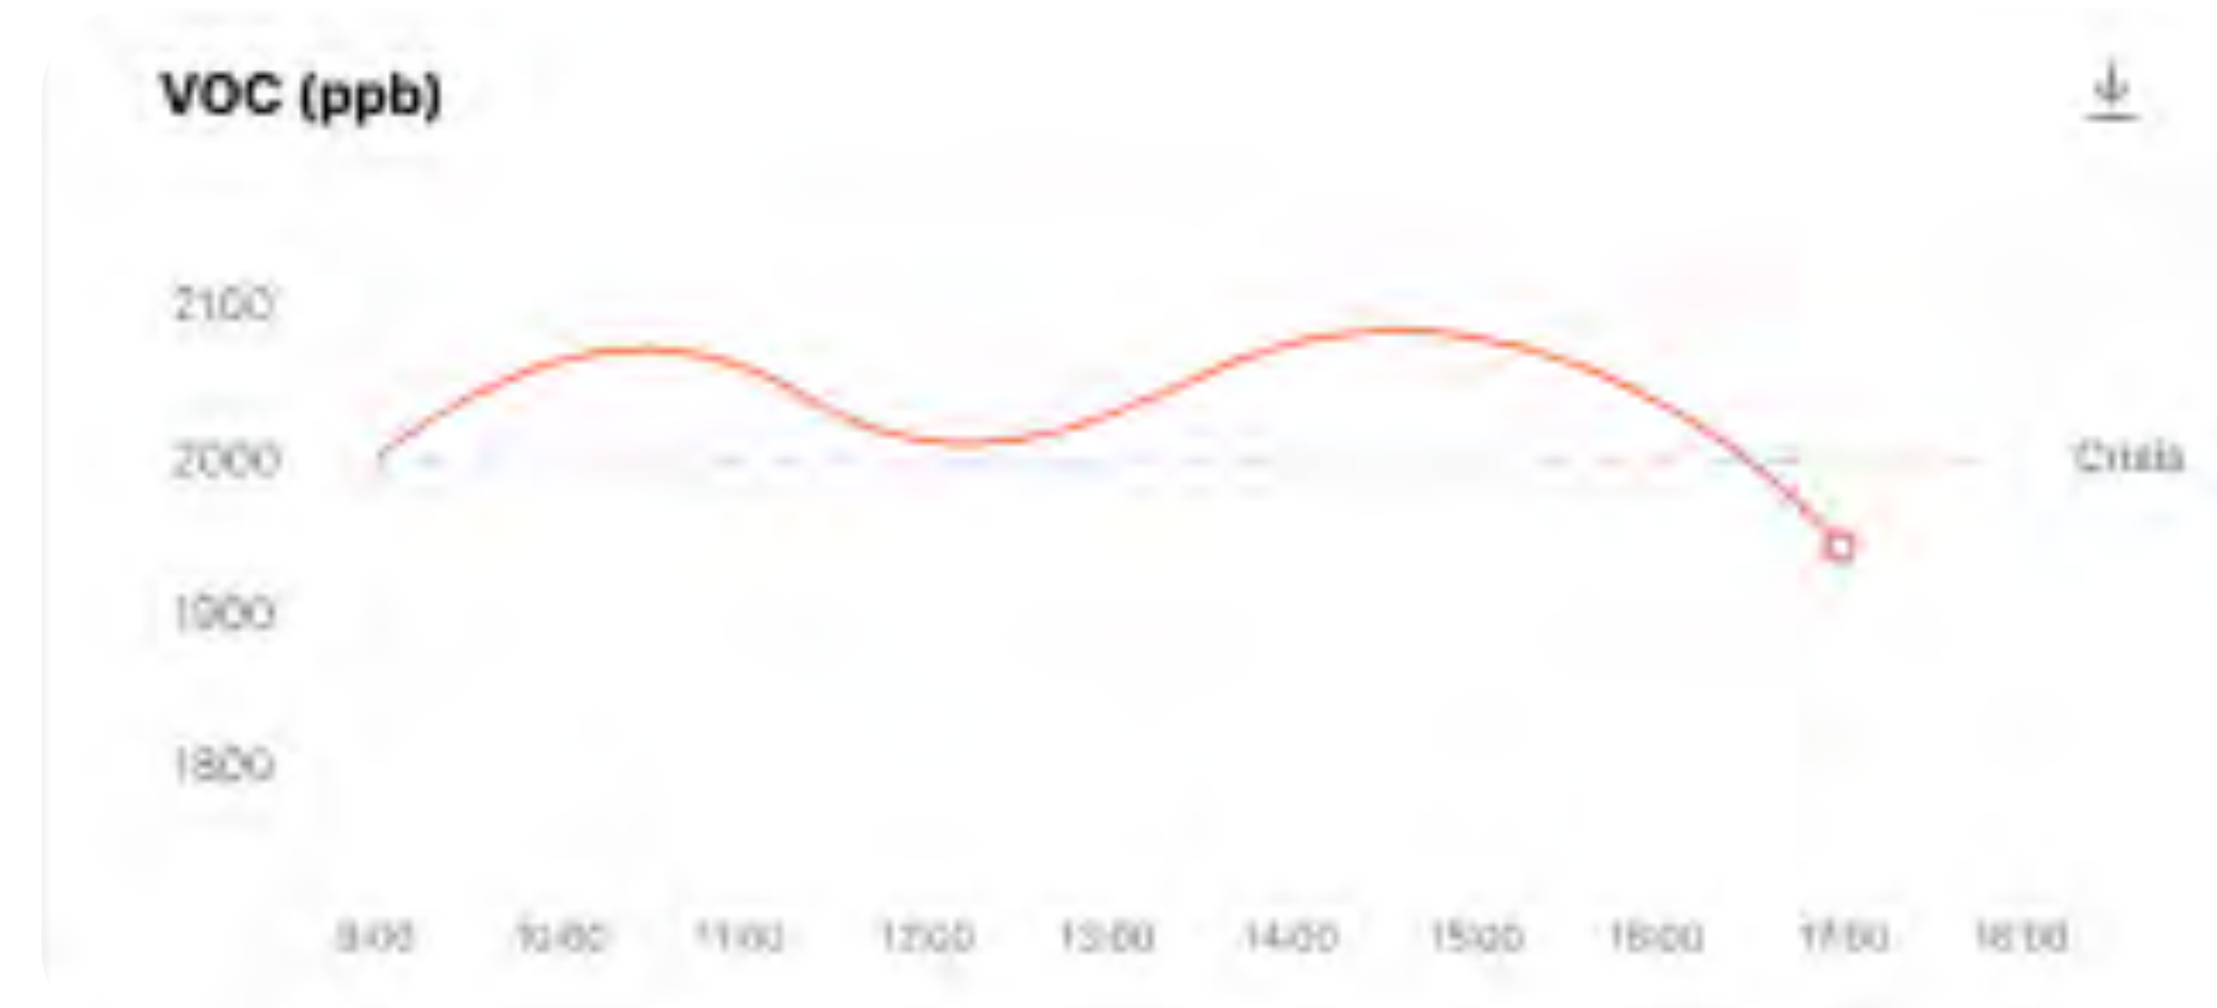

Advanced features for safer rooms.

Neat Board incorporates a wealth of unique features. Aside from Zoom Direct Share WiFi capability, you can seamlessly share both audio and visual content via an HDMI cable. Neat Board instinctively frames you perfectly too, and then auto releases the room when you leave. Plus, thanks to Neat Sense, it enables you to monitor meeting spaces, which can lead to significant health benefits for employees. Neat Sense helps you control and keep track of air quality, humidity, CO2 and VOC. Also, whether or not there are people in a room and if so, how many. That way, you can be sure of maintaining safe social distancing at all times.