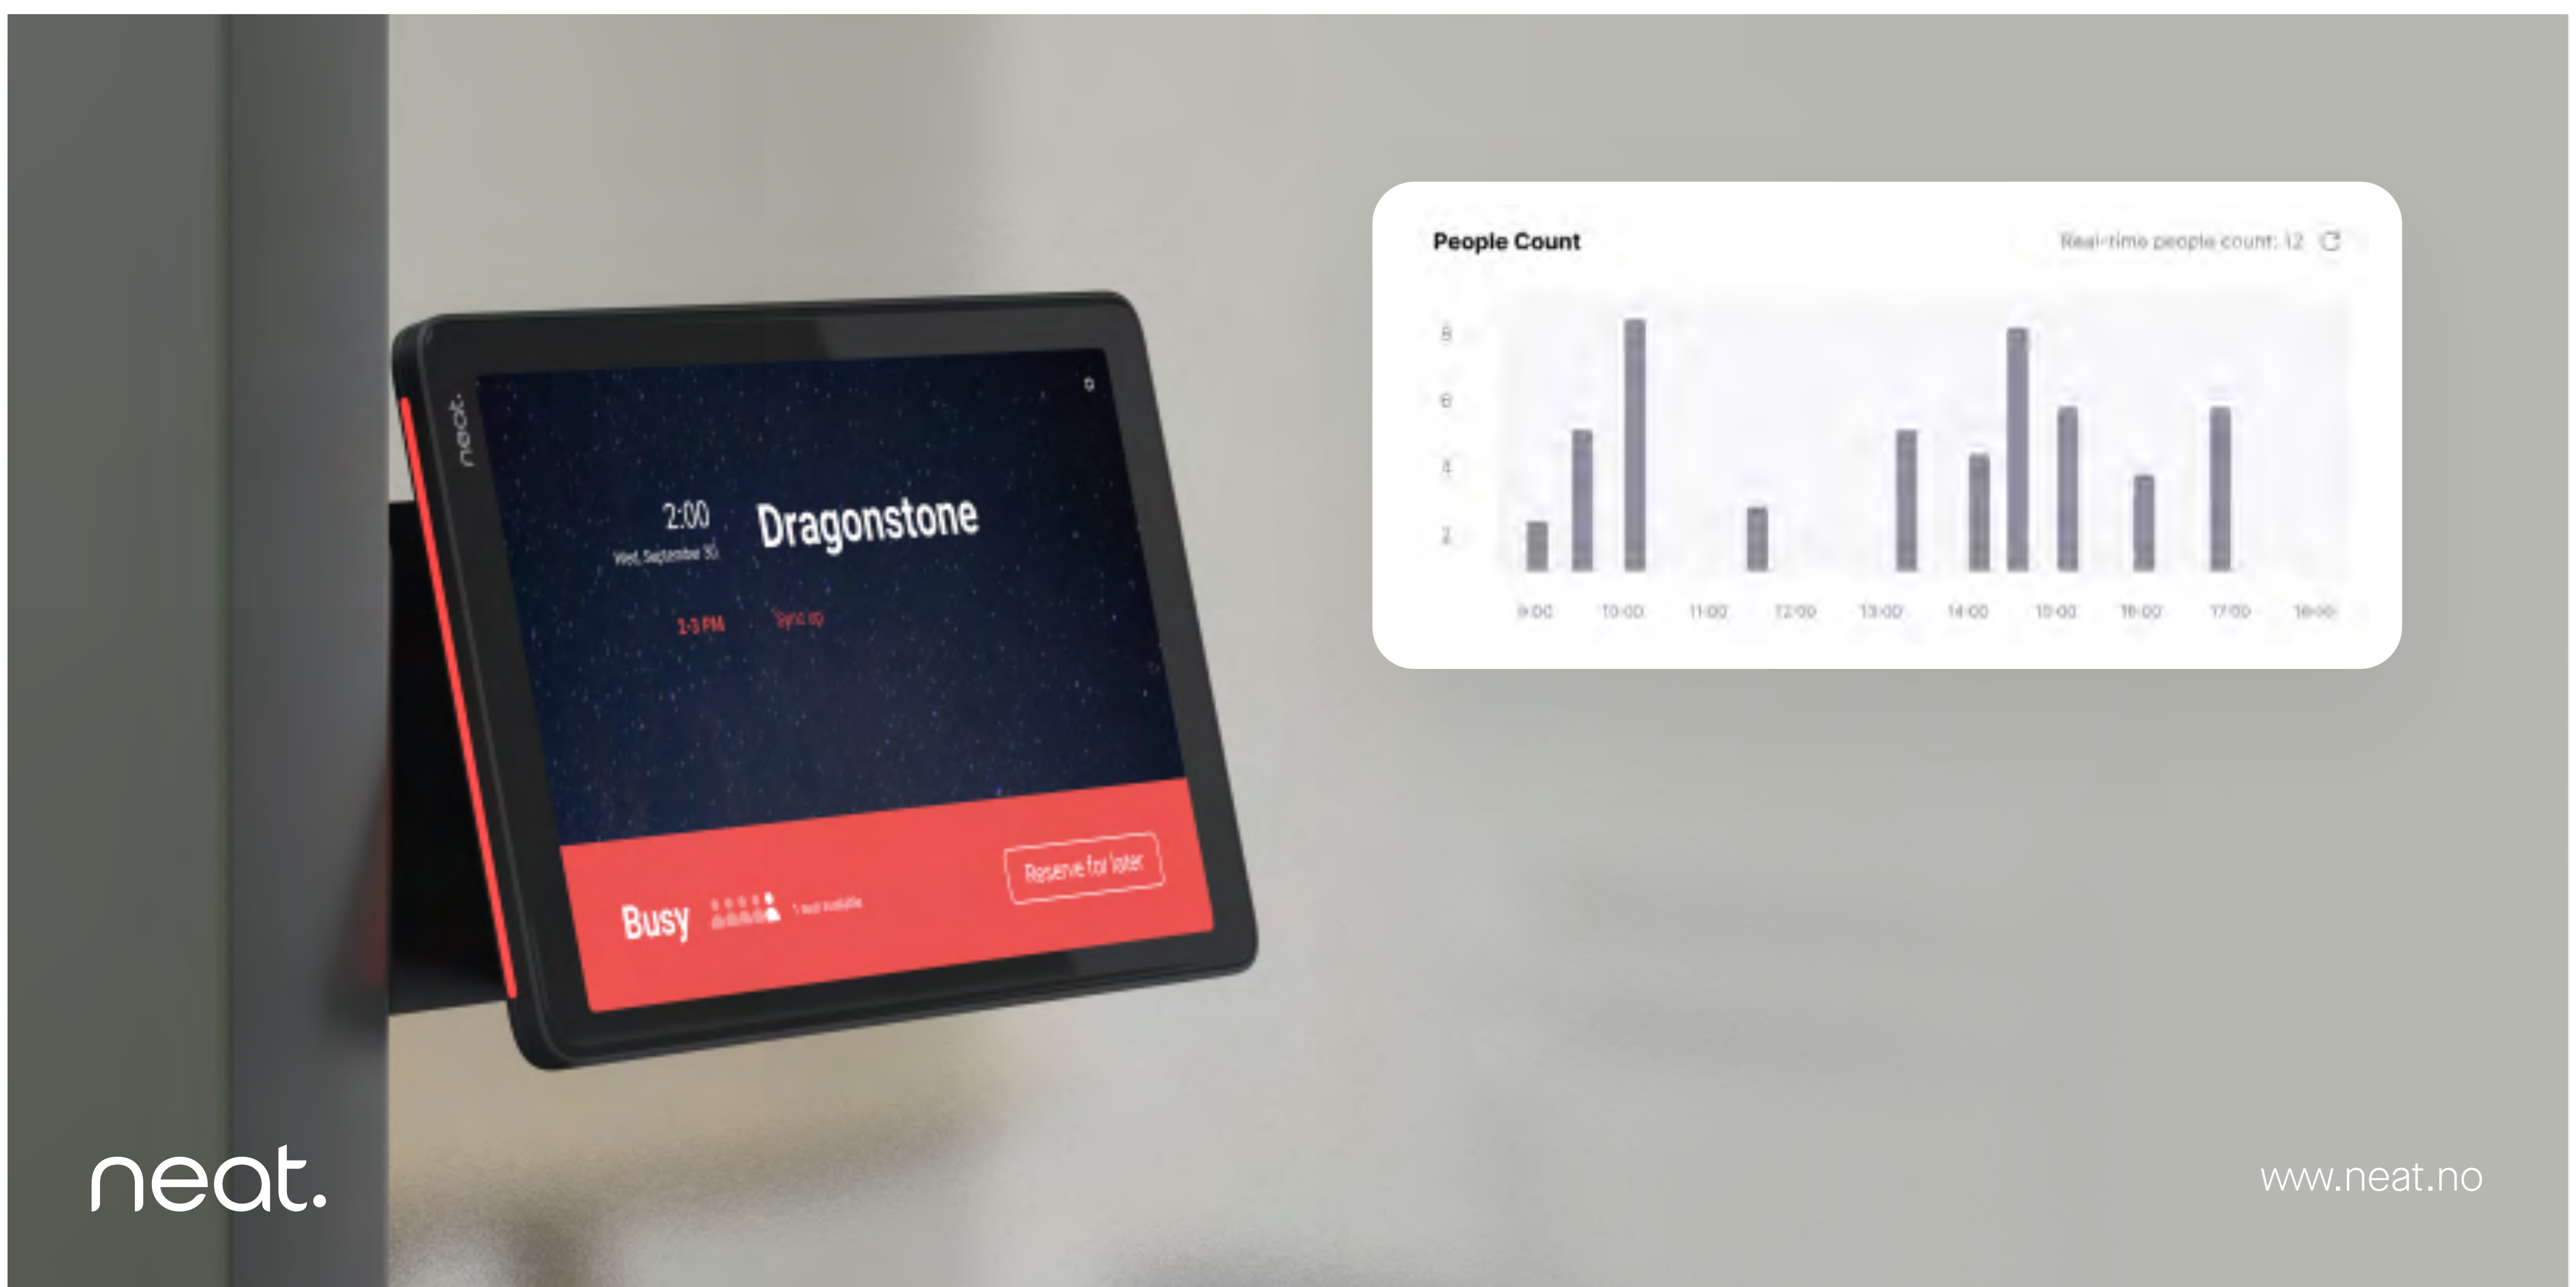

Managed and supported by Zoom.

Neat Board removes complexities and threats thanks to it being a secure, single-purpose hardware device, so less stressing about passwords and patches. Neat Board empowers you to upgrade everything from your Zoom account and is your single point of contact for support.

Advanced features for safer rooms.

Neat Board incorporates a wealth of unique features. Aside from Zoom Direct Share WiFi capability, you can seamlessly share both audio and visual content via an HDMI cable. Neat Board instinctively frames you perfectly too, and then auto releases the room when you leave. Plus, thanks to Neat Sense, it enables you to monitor meeting spaces, which can lead to significant health benefits for employees. Neat Sense helps you control and keep track of air quality, humidity, CO2 and VOC. Also, whether or not there are people in a room and if so, how many. That way, you can be sure of maintaining safe social distancing at all times.

Table stand is included with every Neat Board.
Wall mount and Floor stand are optional.

Add Neat Pad as an additional controller and scheduling display.

Neat Board

- 65-inch capacitive multi-touch LED screen
- Ultra HD 4K (3840 × 2160 screen resolution)
- Anti-glare and anti-fingerprint coating
- Camera LED
- System LED
- Ambient light sensor
- Sensors for temperature, humidity, CO2 and VOC
- 2X Neat Marker (passive)
- Table stand
- Floor stand (optional)
- Wall mount (optional)
- Neat Pad controller (optional)
- Neat Pad scheduling display (optional)
- Zoom Rooms for Touch software