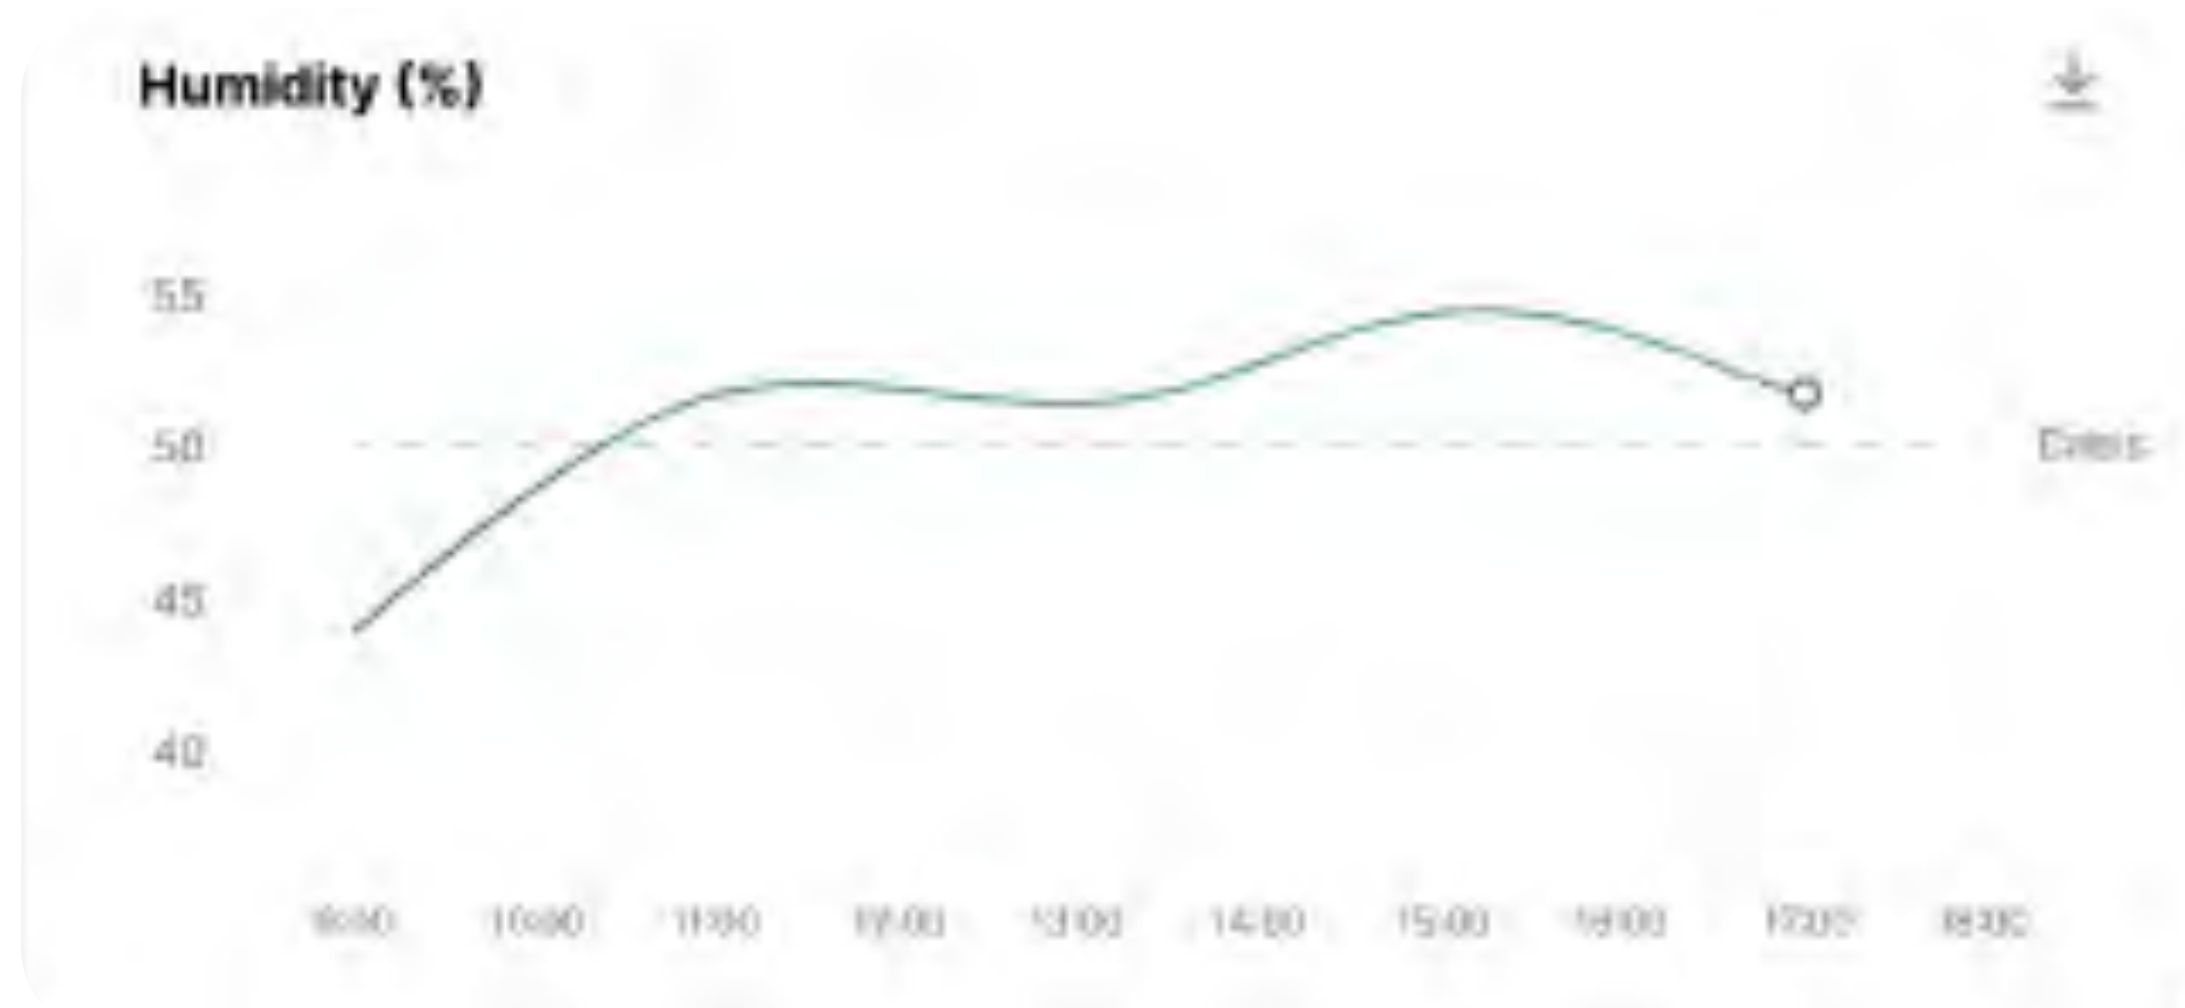

Advanced features for safer rooms.

Neat Board incorporates a wealth of unique features. Aside from Zoom Direct Share WiFi capability, you can seamlessly share both audio and visual content via an HDMI cable. Neat Board instinctively frames you perfectly too, and then auto releases the room when you leave. Plus, thanks to Neat Sense, it enables you to monitor meeting spaces, which can lead to significant health benefits for employees. Neat Sense helps you control and keep track of air quality, humidity, CO2 and VOC. Also, whether or not there are people in a room and if so, how many. That way, you can be sure of maintaining safe social distancing at all times.