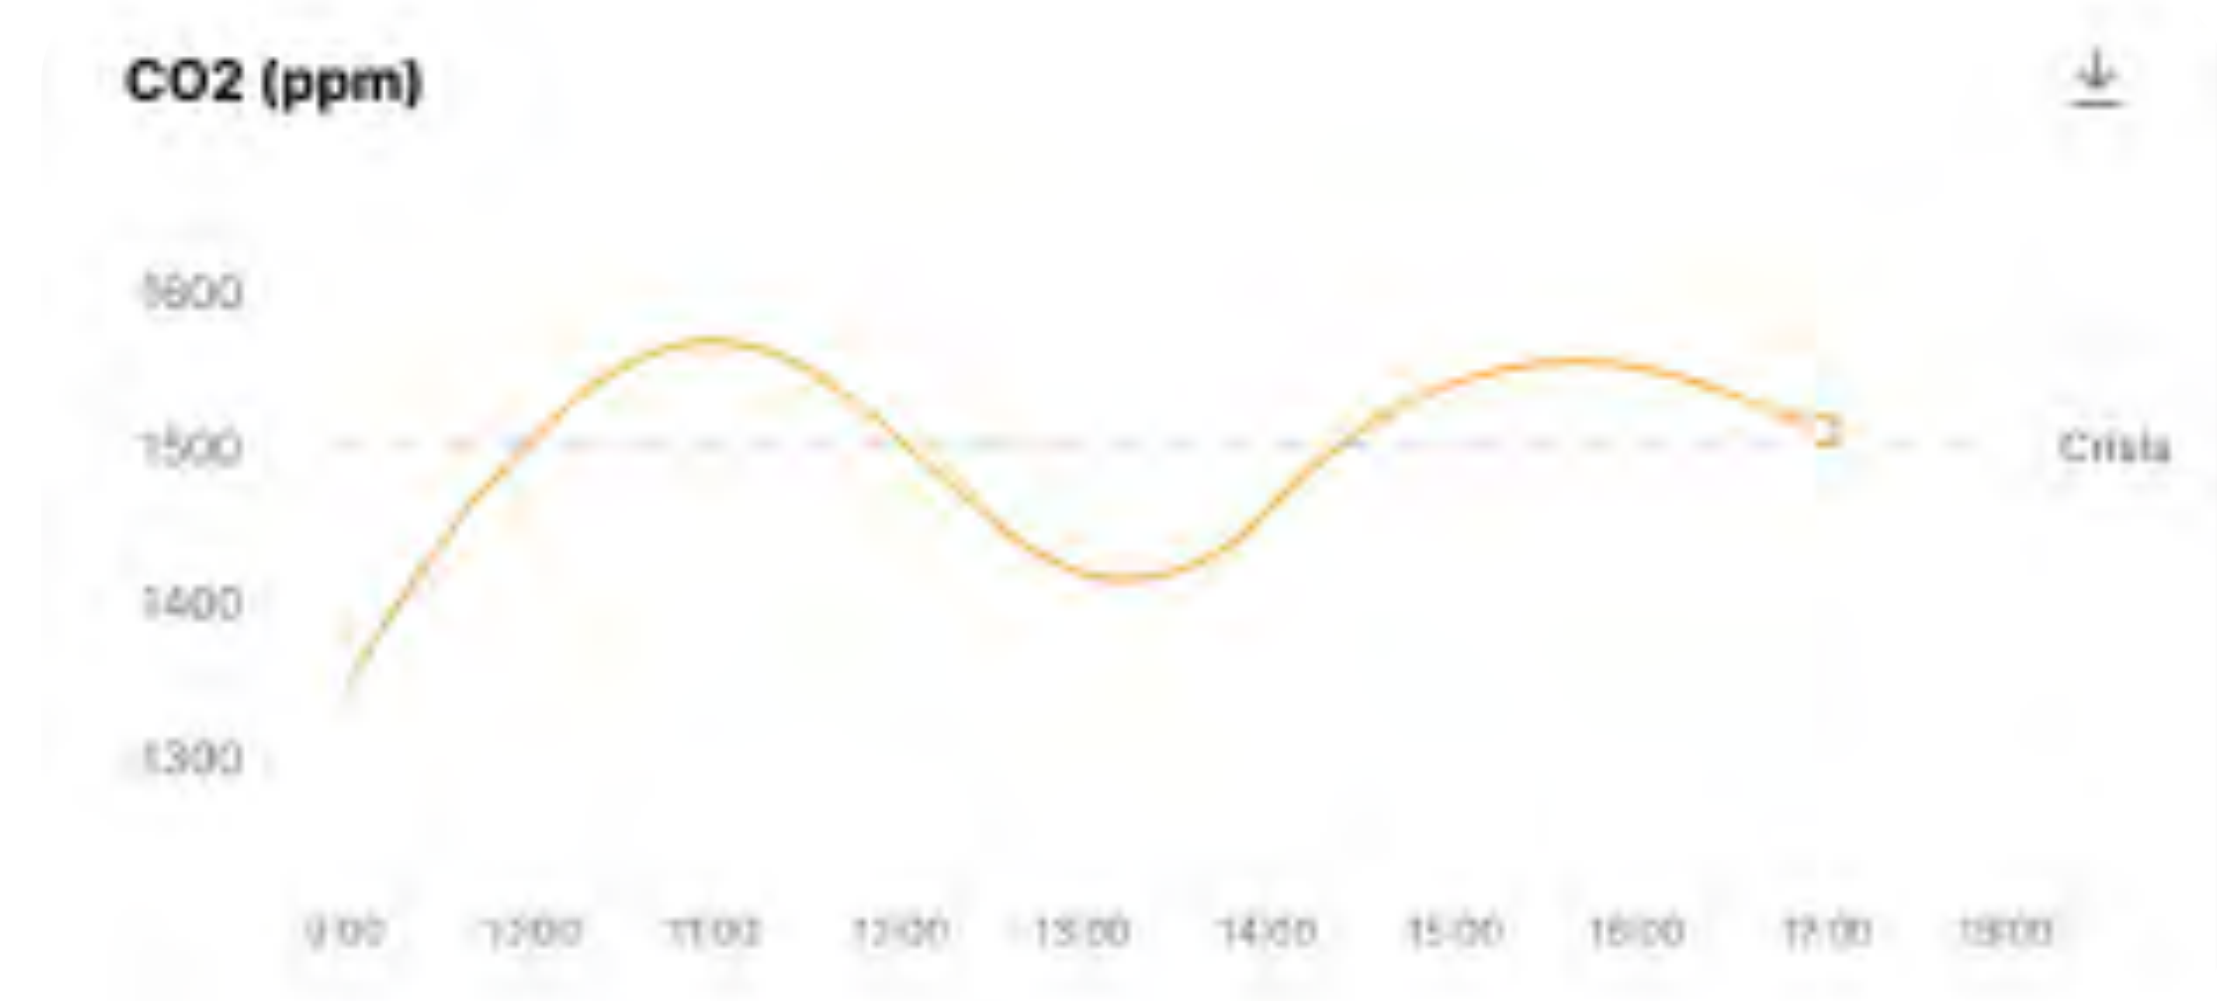

Advanced features for safer rooms.

Neat Board incorporates a wealth of unique features. Aside from Zoom Direct Share WiFi capability, you can seamlessly share both audio and visual content via an HDMI cable. Neat Board instinctively frames you perfectly too, and then auto releases the room when you leave. Plus, thanks to Neat Sense, it enables you to monitor meeting spaces, which can lead to significant health benefits for employees. Neat Sense helps you control and keep track of air quality, humidity, CO2 and VOC. Also, whether or not there are people in a room and if so, how many. That way, you can be sure of maintaining safe social distancing at all times.