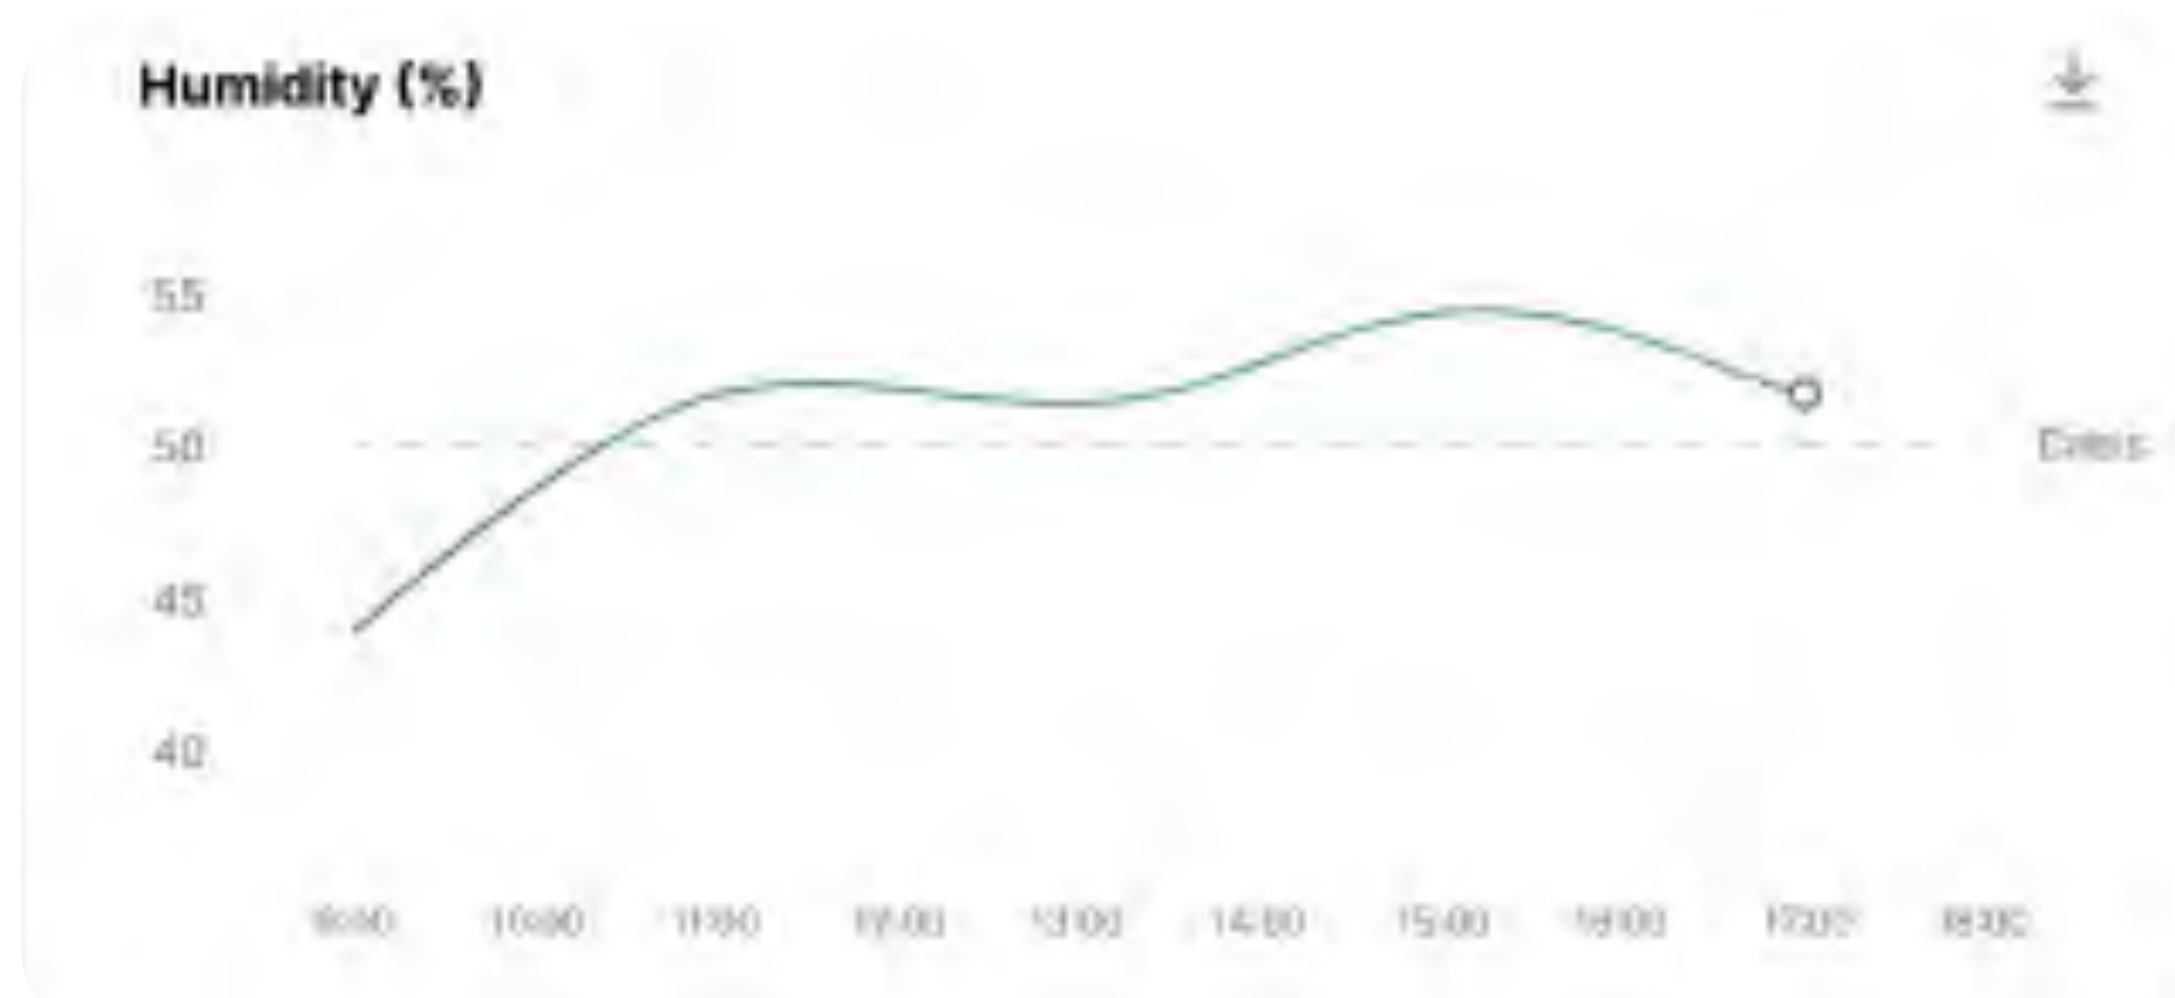

Safer meeting rooms.

Thanks to Neat Sense, Neat devices enable companies to offer significant health benefits to their employees, which in today's new normal of having to take ever-increasing protective measures against COVID-19 can be a huge relief. Neat Sense helps you control and monitor air quality, humidity (healthy indoor humidity levels are between 30-50%). Flu viruses can spread quickly due to poor indoor humidity), CO2 and organic chemical levels in the room – scents, odors, etc. Also, whether or not there are people in a room and if so, how many. That way, you can be sure of maintaining safe social distancing at all times.