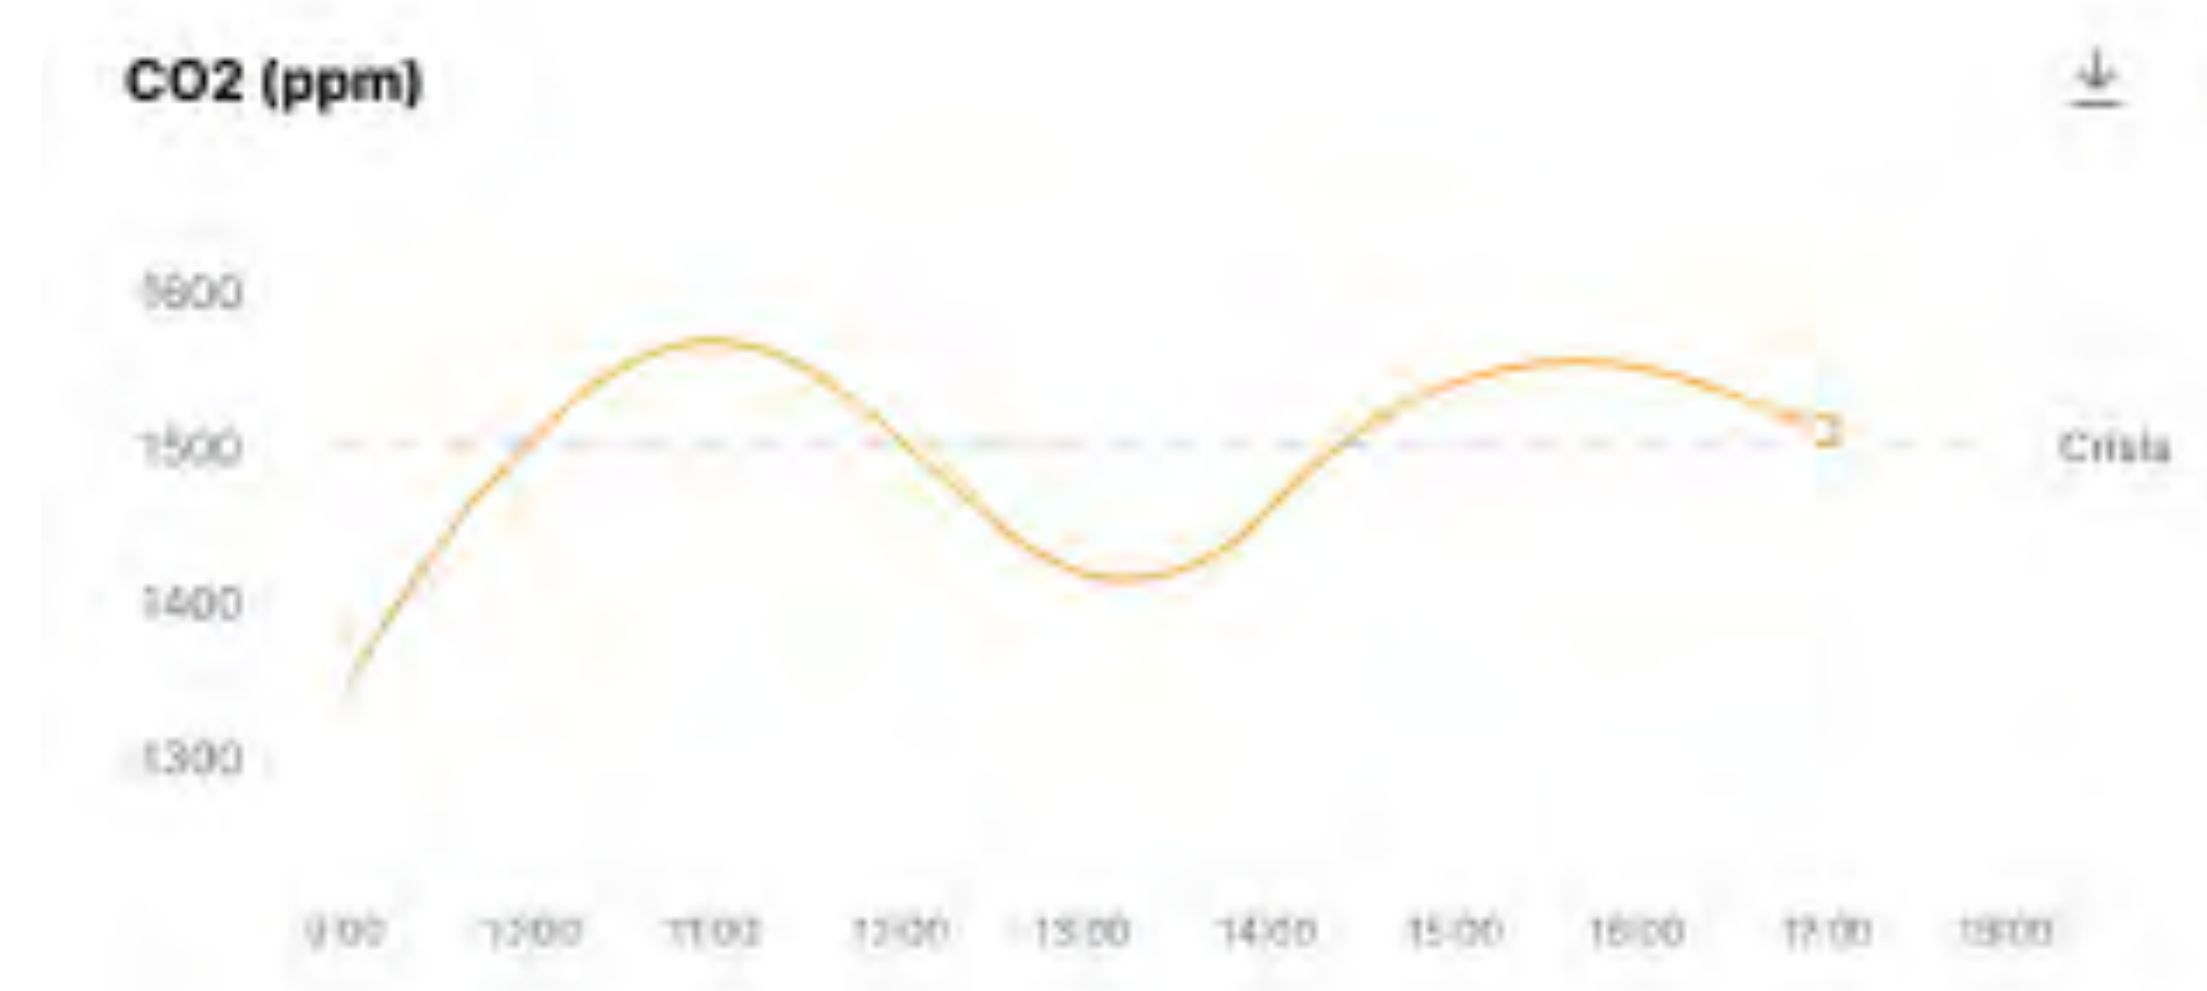

Safer meeting rooms.

Thanks to Neat Sense, Neat devices enable companies to offer significant health benefits to their employees, which in today's new normal of having to take ever-increasing protective measures against COVID-19 can be a huge relief. Neat Sense helps you control and monitor air quality, humidity (healthy indoor humidity levels are between 30-50%). Flu viruses can spread quickly due to poor indoor humidity), CO2 and organic chemical levels in the room – scents, odors, etc. Also, whether or not there are people in a room and if so, how many. That way, you can be sure of maintaining safe social distancing at all times.