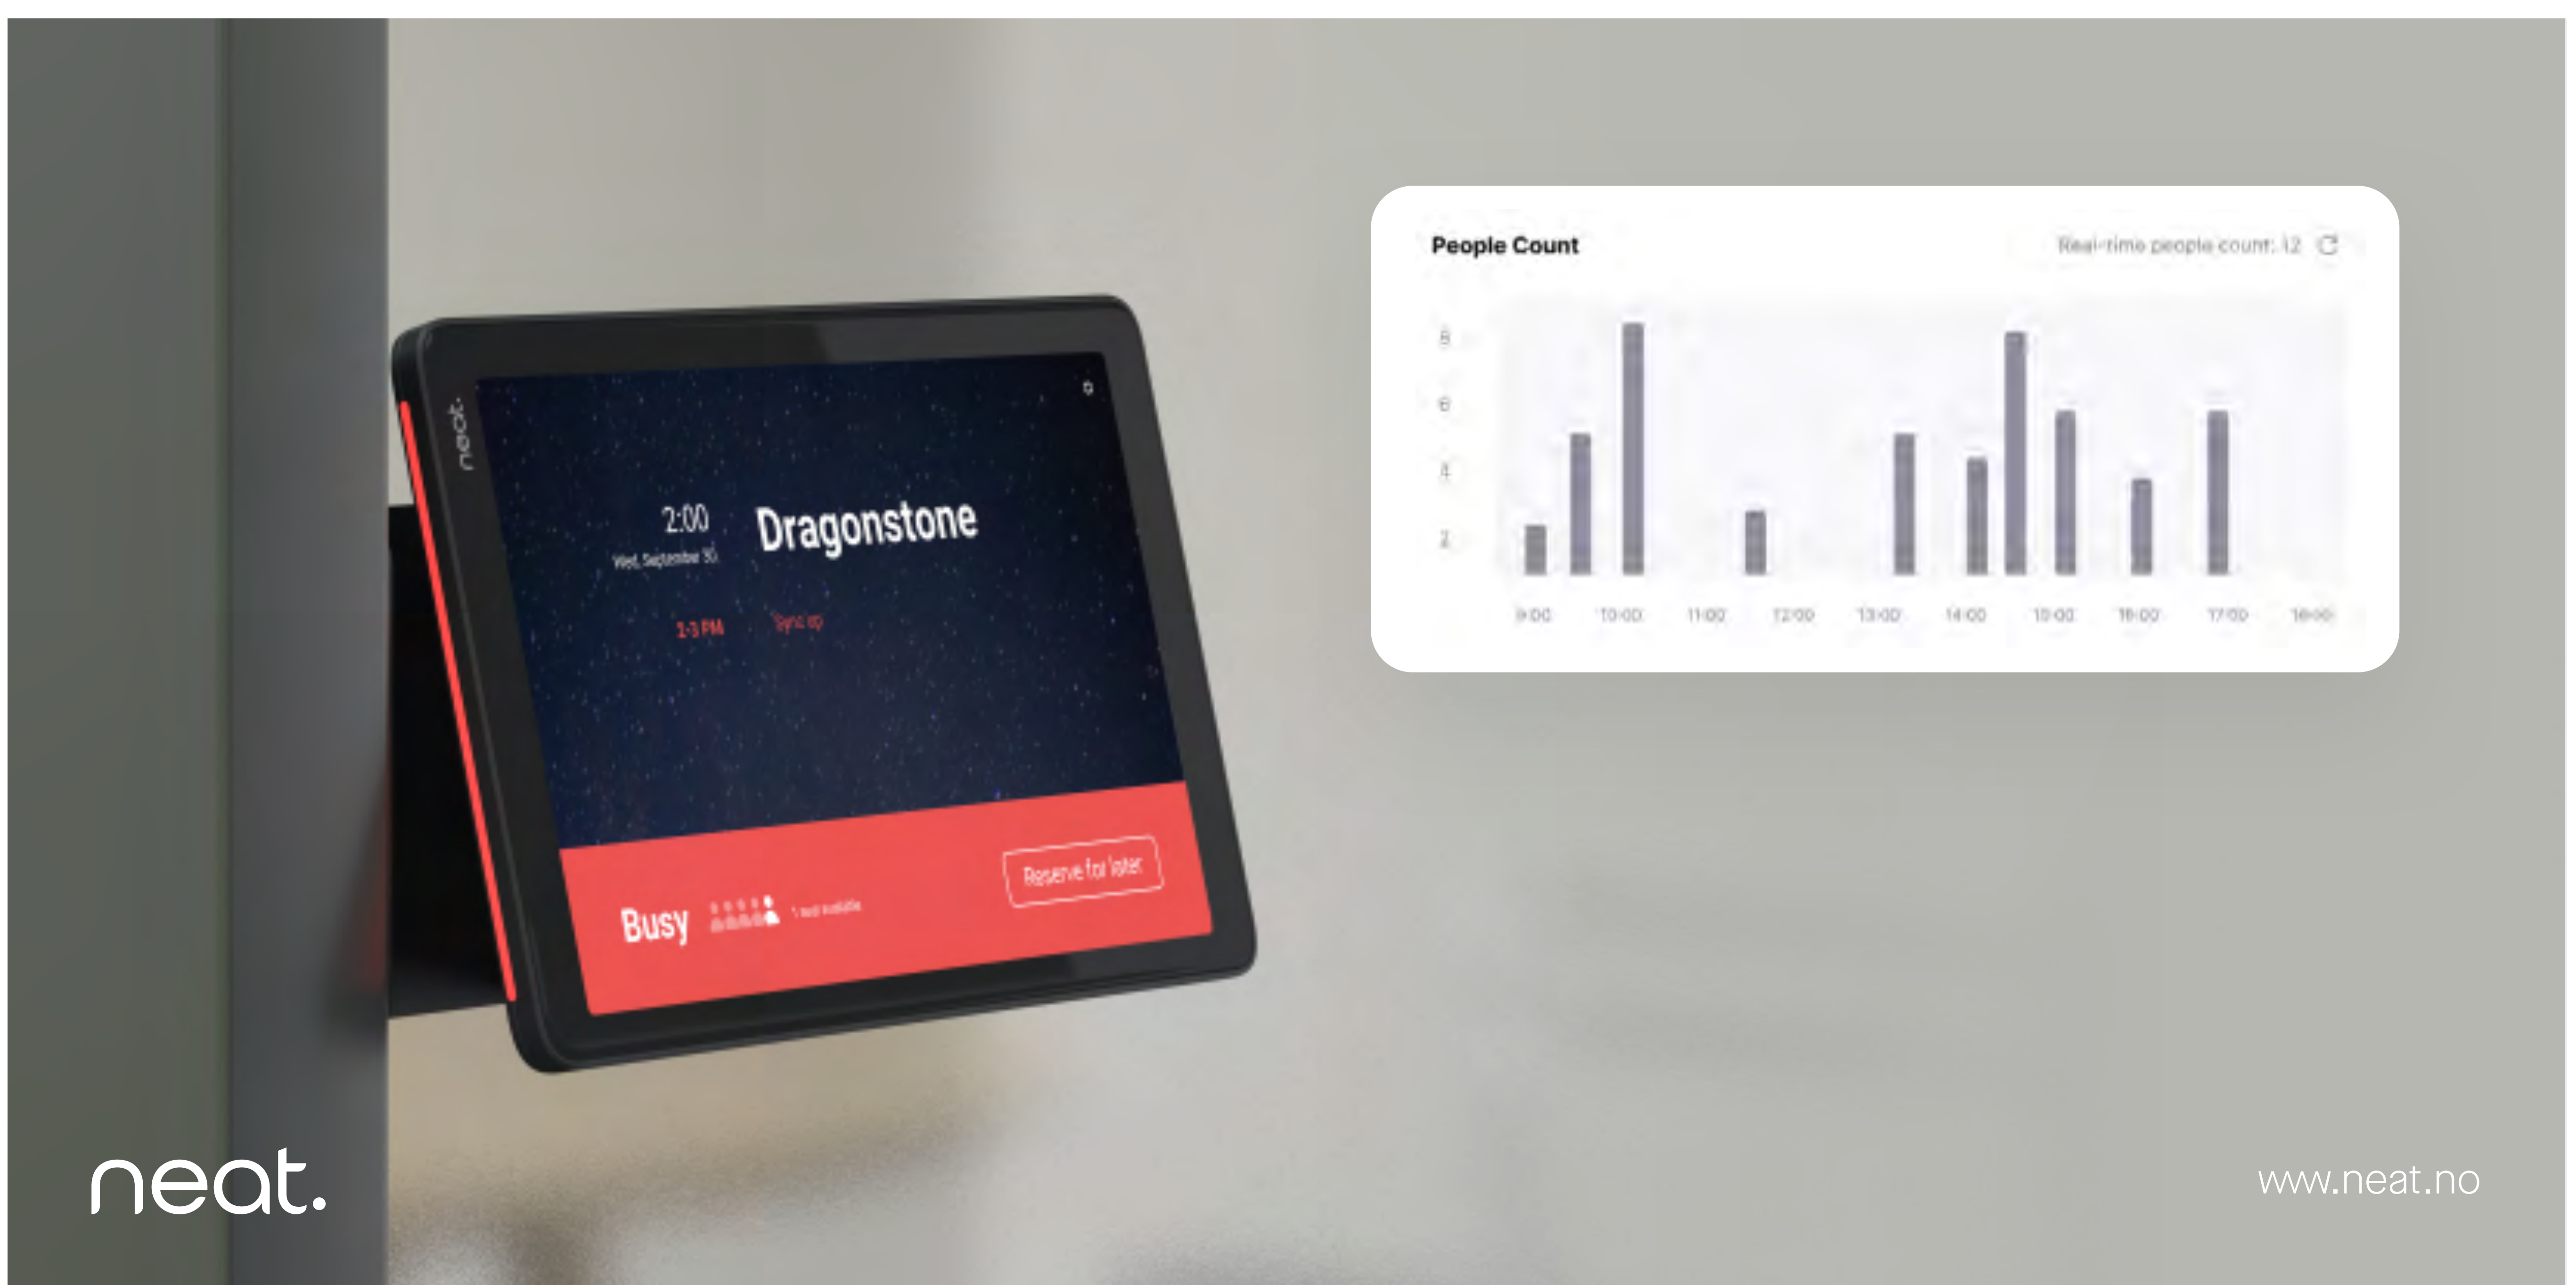

Safer meeting rooms.

Thanks to Neat Sense, Neat devices enable companies to offer significant health benefits to their employees, which in today's new normal of having to take ever-increasing protective measures against COVID-19 can be a huge relief. Neat Sense helps you control and monitor air quality, humidity (healthy indoor humidity levels are between 30-50%). Flu viruses can spread quickly due to poor indoor humidity), CO2 and organic chemical levels in the room – scents, odors, etc. Also, whether or not there are people in a room and if so, how many. That way, you can be sure of maintaining safe social distancing at all times.