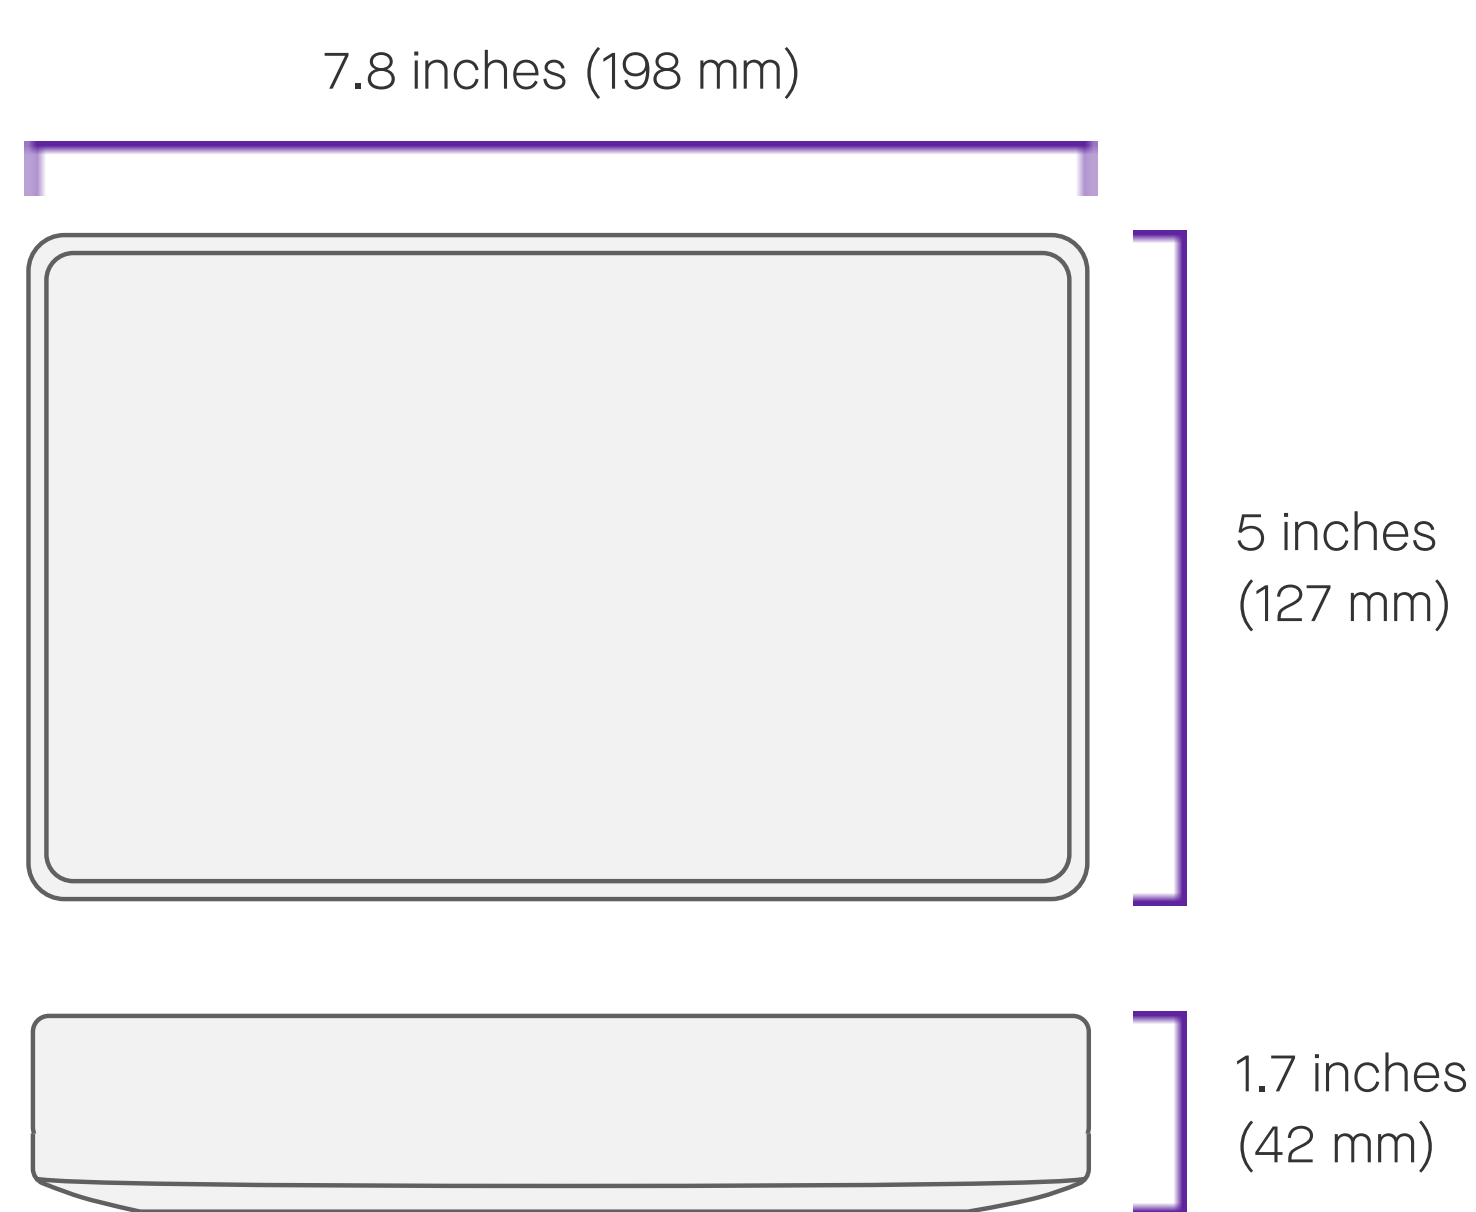

Tap "Start" for a seamless joining experience from any Zoom Room.

Add a scheduler to show meeting events from outside any meeting room.

Neat Pad

- 8-inch (diagonal) touch screen
- Anti-glare, anti-smudge coating
- Side LED Indicators
- 2 microphones*
- Wall mount & side mount
- Zoom Rooms software
- WiFi
- Power over Ethernet (PoE) or powered by included power injector