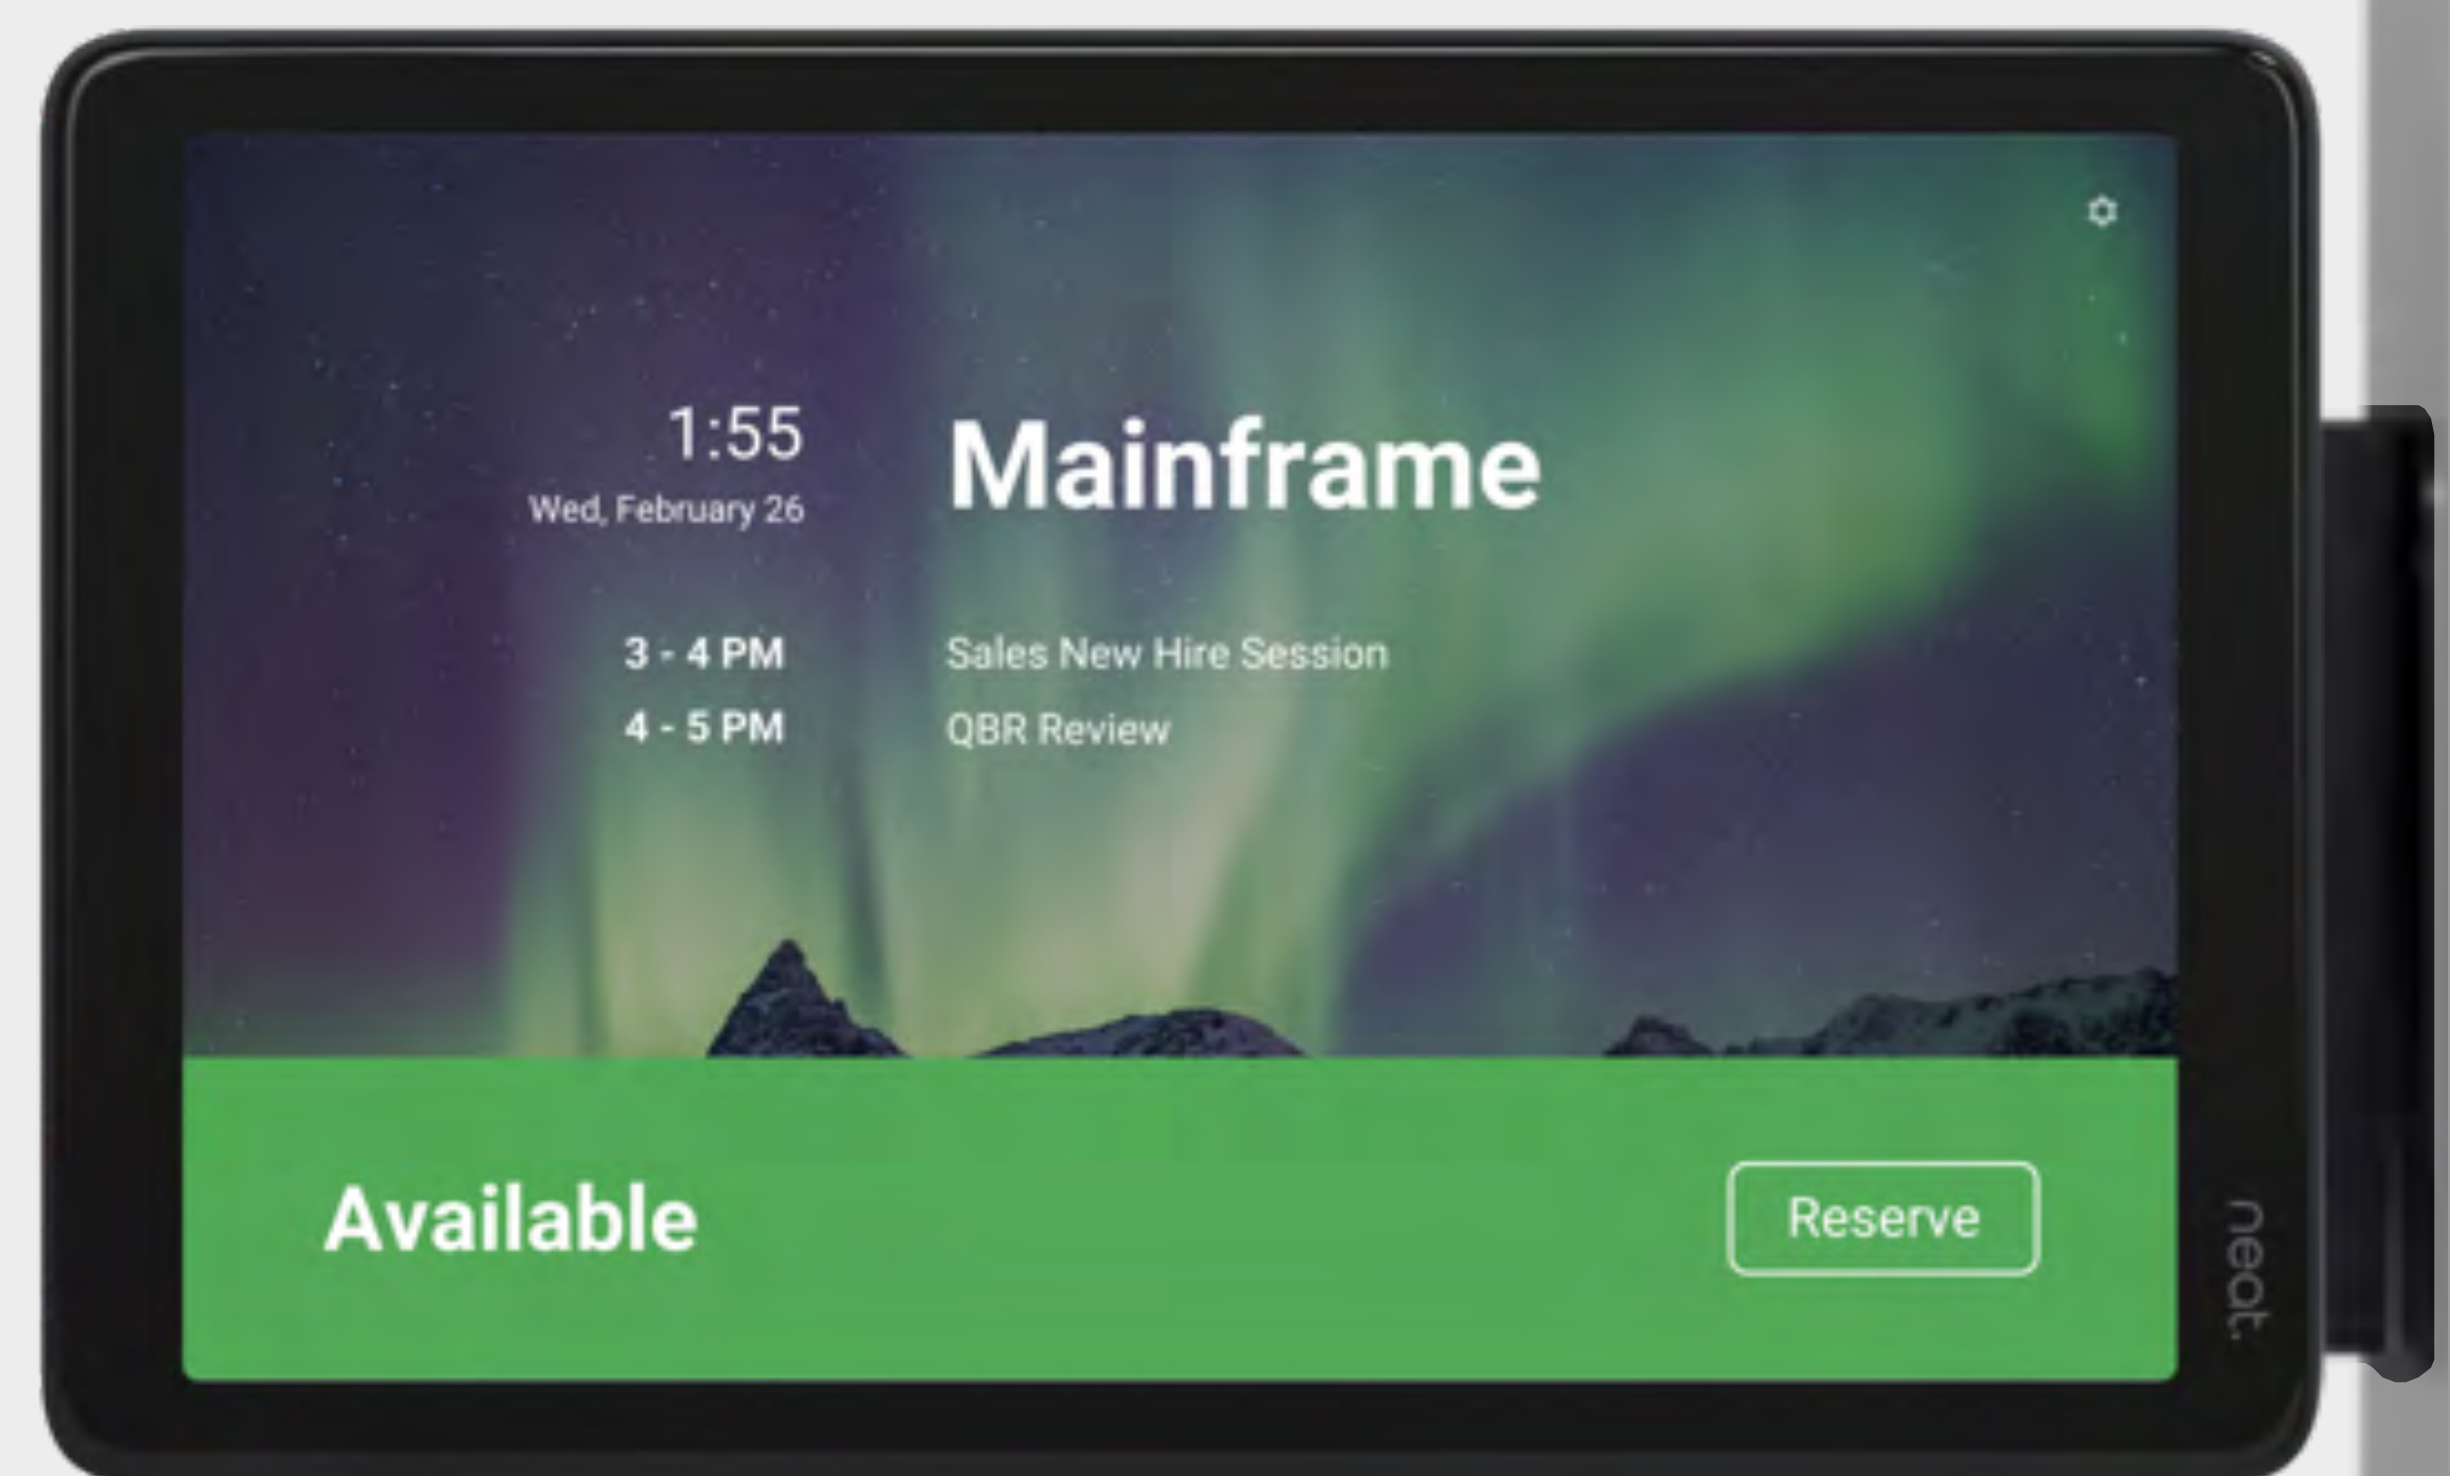

One touch. Two roles.

Neat Pad is a simple and elegant touch screen that you can configure as a Zoom Rooms controller for any Zoom Room or as a scheduling display for any meeting room. With its sleek design, including ideal screen angle for smooth interaction and viewing, Neat Pad is purpose-built for meeting rooms and beautifully blends in anywhere, whether placed on a table, wall or elsewhere. It's always powered up and ready for you to leap into action delivering twice the elegance.

Just works.

Neat Pad's controller function has two built-in microphones and once enabled with an upcoming software release, will offer enhanced audio pickup to support even larger meeting rooms or when facing away from the screen. While Neat Pad's scheduling function displays all events booked in the meeting room, with red and green side LED indicators showing the availability of the room at any given time.

Managed & Supported by Zoom.

Neat removes complexities and threats with our secure, single-purpose hardware devices. Neat Pad's built-in environmental sensors will soon provide valuable insights directly to the Zoom portal, providing additional ways to monitor your meeting spaces. Plus, Zoom is your single point of contact for support.

Tap "Start" for a seamless joining experience from any Zoom Room.

Add a scheduler to show meeting events from outside any meeting room.

Neat Pad

- 8-inch (diagonal) touch screen
- Anti-glare, anti-smudge coating
- Side LED Indicators
- 2 microphones*
- Wall mount & side mount
- Zoom Rooms software
- WiFi
- Power over Ethernet (PoE) or powered by included power injector