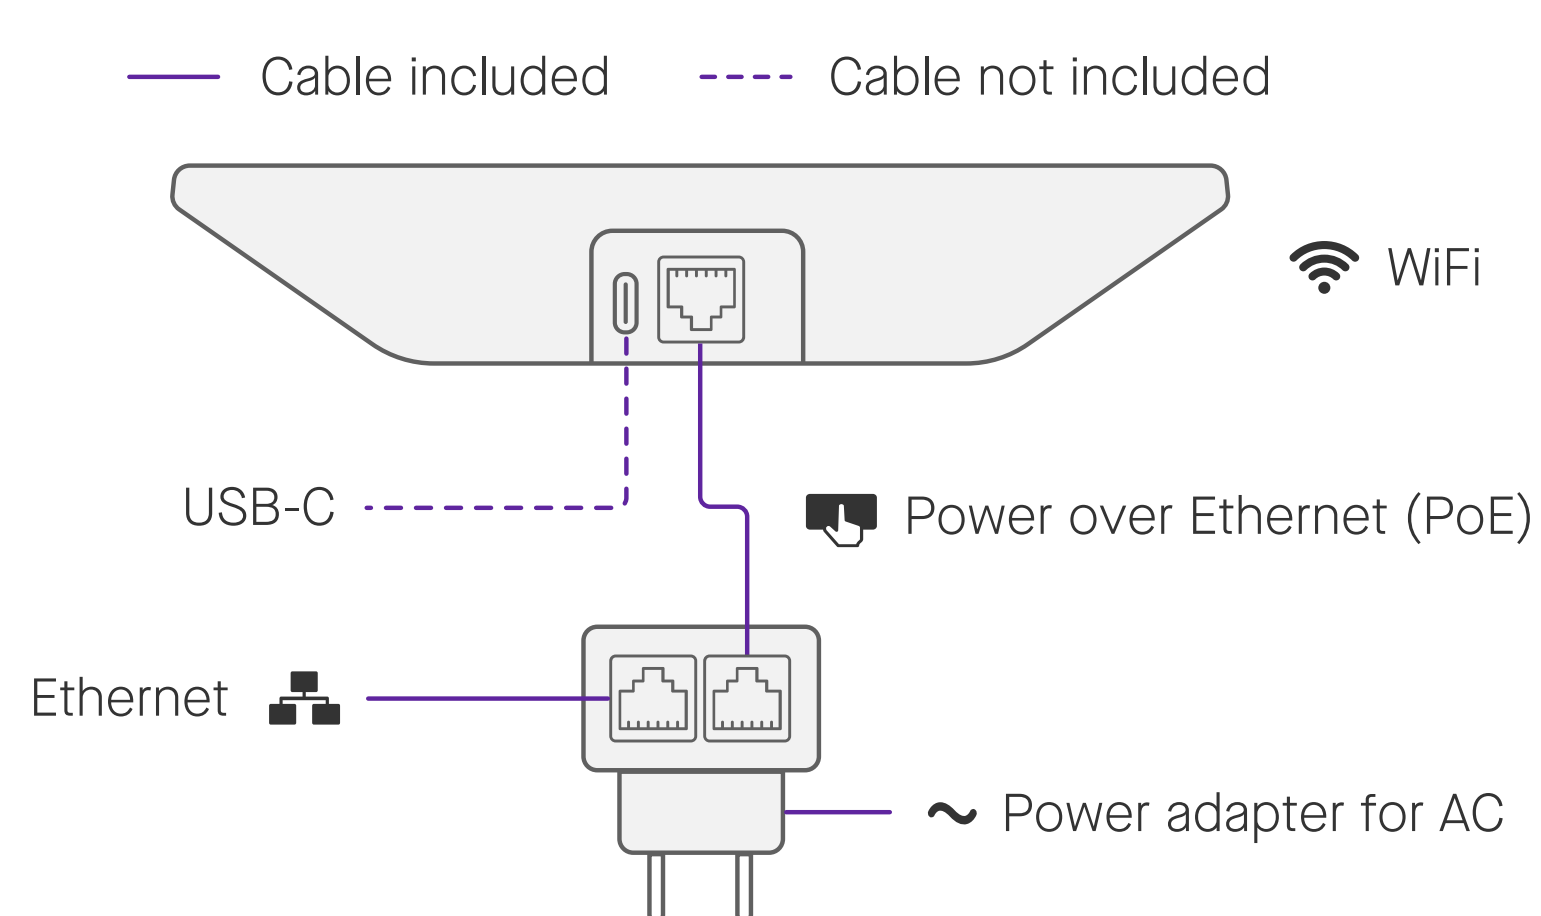

Simple set-up.

Neat Pad ships with a wall and side mount, so it's easy for anyone to install and set up. Use the wall mount to fix Neat Pad to your meeting room wall as a controller or outside your meeting room as a scheduling display. With the side mount, you can secure Neat Pad to the edge of your doorframe or mullion. Thanks to just one Power over Ethernet cable, Neat Pad is always alert and set to go.

Just works.

Neat Pad's controller function has two built-in microphones and once enabled with an upcoming software release, will offer enhanced audio pickup to support even larger meeting rooms or when facing away from the screen. While Neat Pad's scheduling function displays all events booked in the meeting room, with red and green side LED indicators showing the availability of the room at any given time.

Managed & Supported by Zoom.

Neat removes complexities and threats with our secure, single-purpose hardware devices. Neat Pad's built-in environmental sensors will soon provide valuable insights directly to the Zoom portal, providing additional ways to monitor your meeting spaces. Plus, Zoom is your single point of contact for support.

Tap "Start" for a seamless joining experience from any Zoom Room.

Add a scheduler to show meeting events from outside any meeting room.

Neat Pad

- 8-inch (diagonal) touch screen
- Anti-glare, anti-smudge coating
- Side LED Indicators
- 2 microphones*
- Wall mount & side mount
- Zoom Rooms software
- WiFi
- Power over Ethernet (PoE) or powered by included power injector