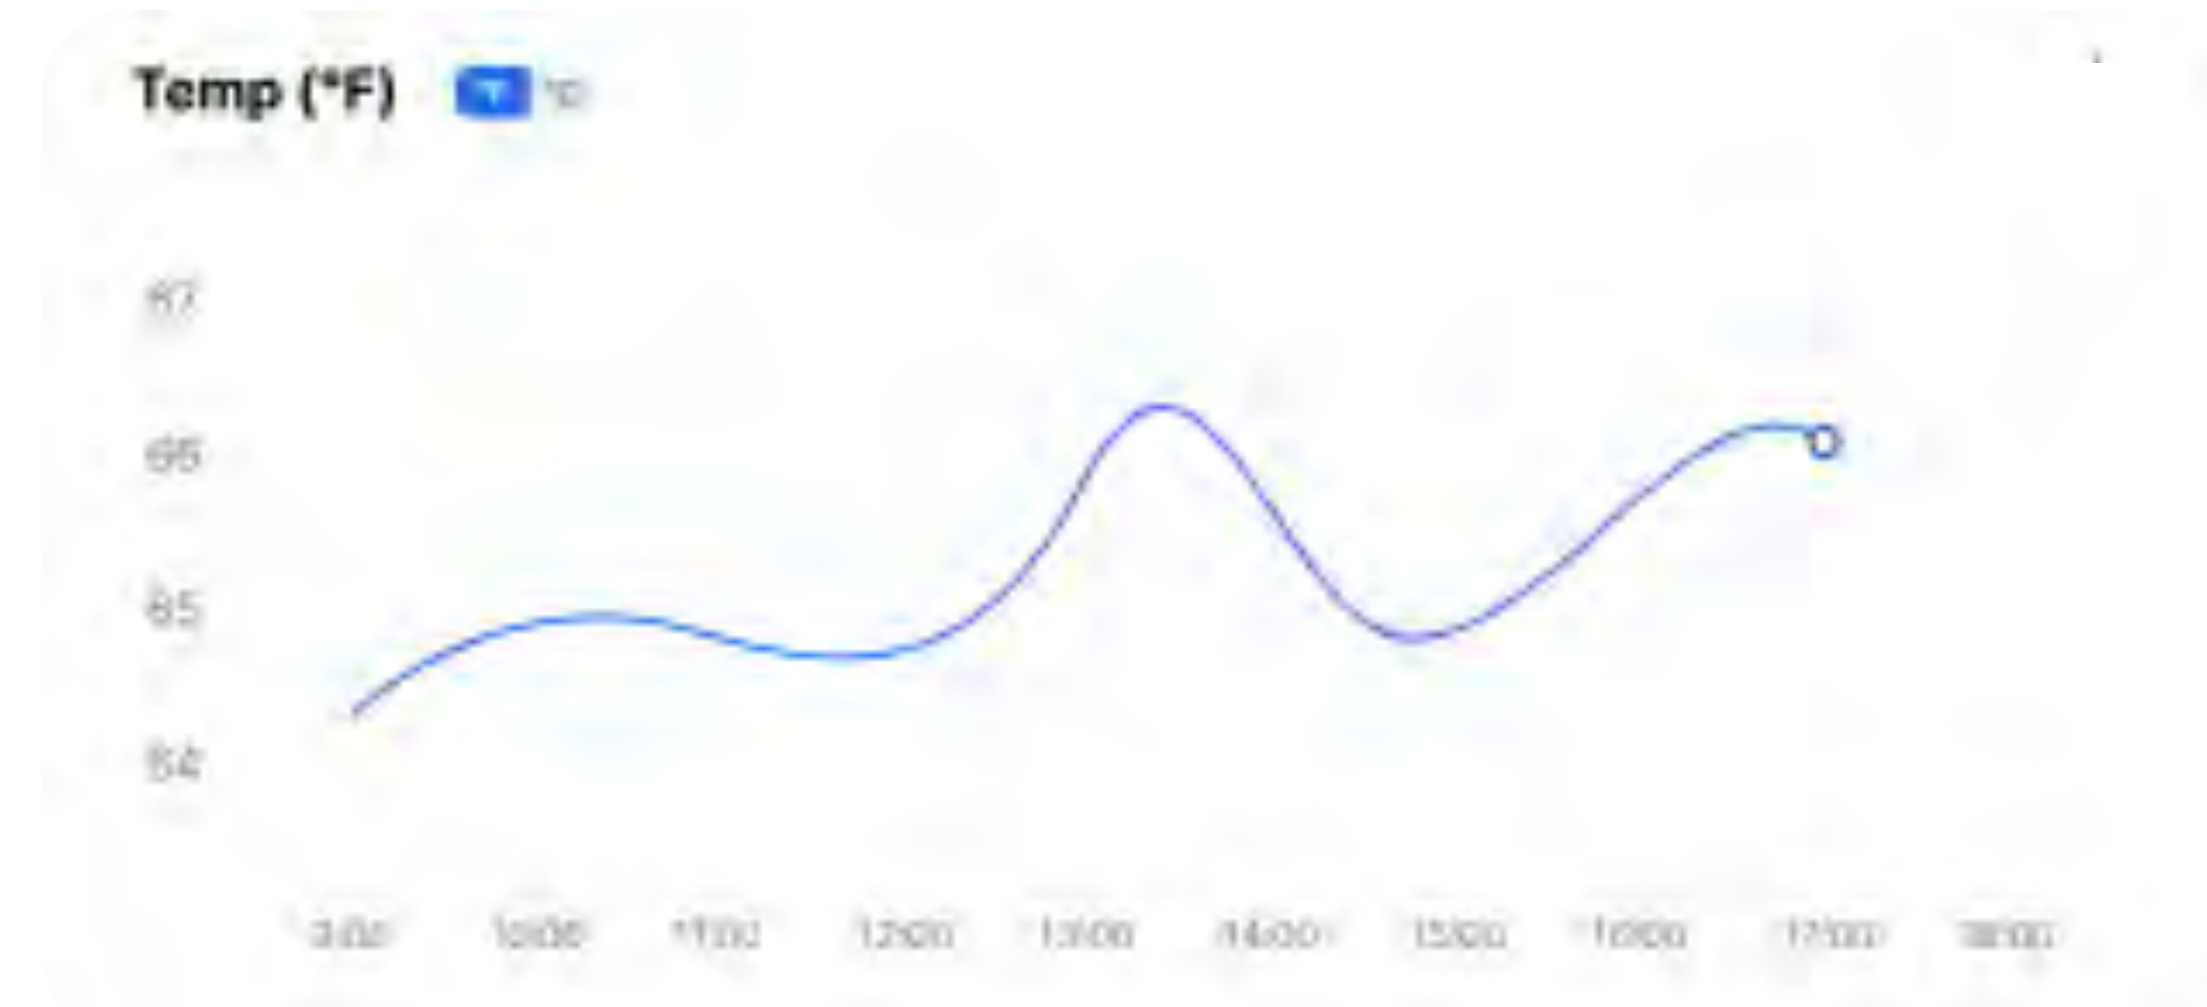

Safer meeting rooms.

Thanks to Neat Sense, Neat devices enable companies to offer significant health benefits to their employees, which in today's new normal of having to take ever-increasing protective measures against COVID-19 can be a huge relief. Neat Sense helps you control and monitor air quality, humidity (healthy indoor humidity levels are between 30-50%). Flu viruses can spread quickly due to poor indoor humidity), CO2 and organic chemical levels in the room – scents, odors, etc. Also, whether or not there are people in a room and if so, how many. That way, you can be sure of maintaining safe social distancing at all times.