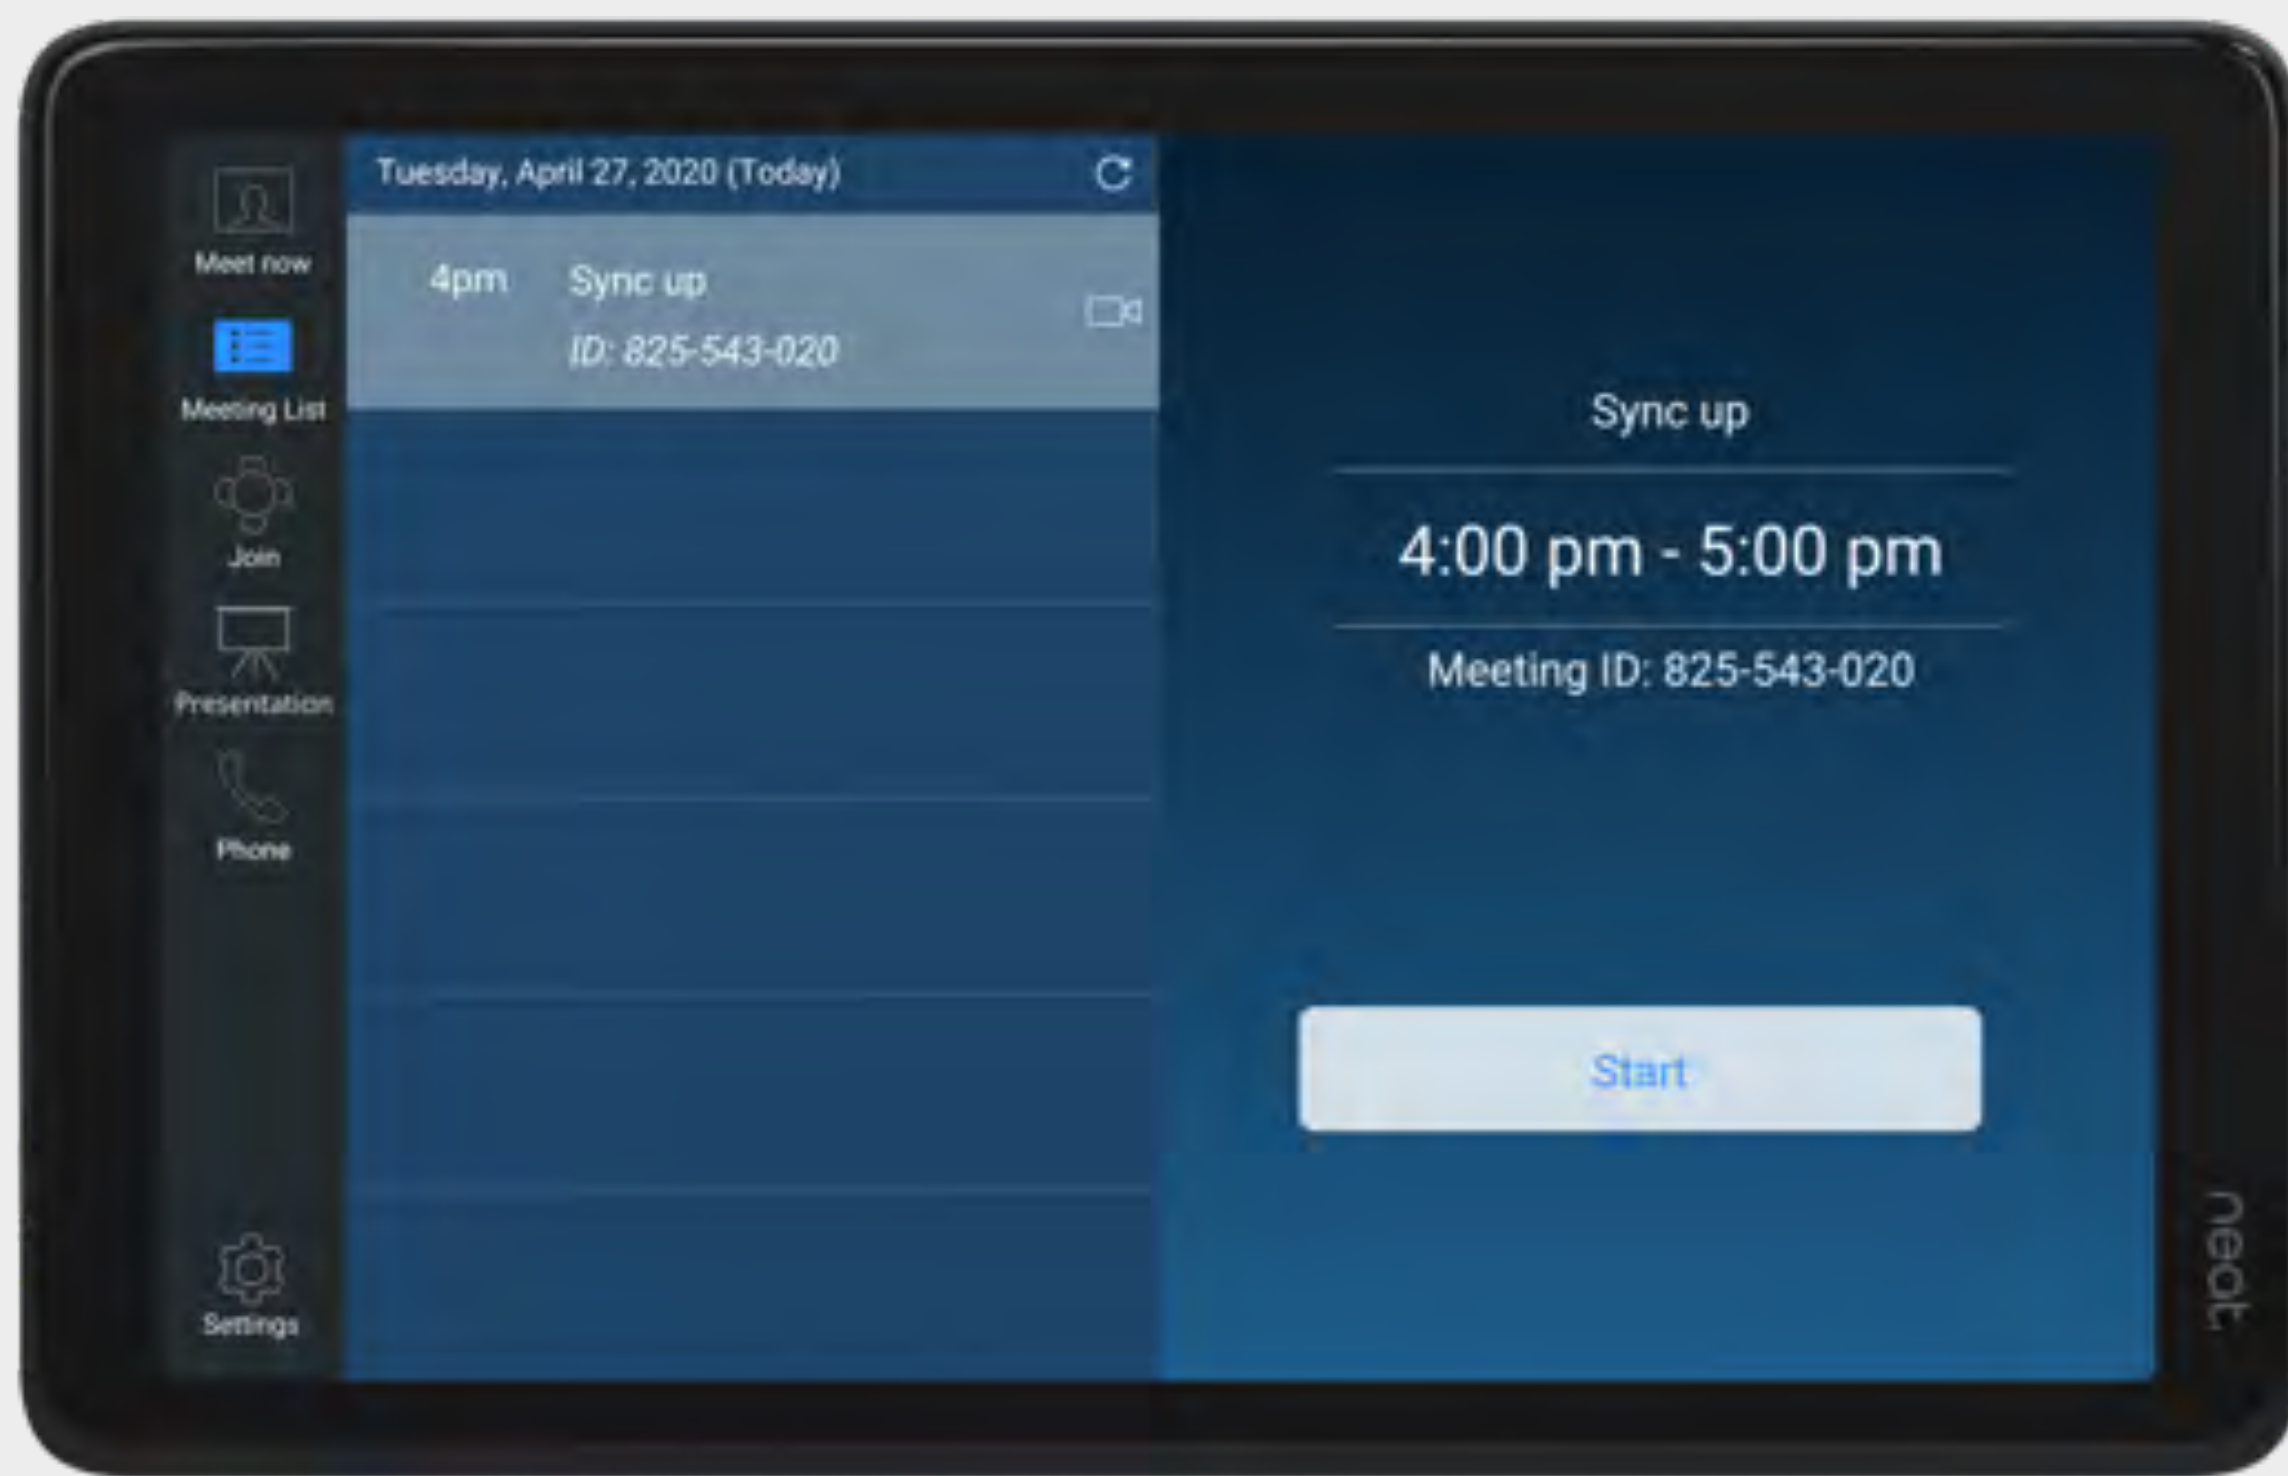

One touch. Two roles.

Neat Pad is a simple and elegant touch screen that you can configure as a Zoom Rooms controller for any Zoom Room or as a scheduling display for any meeting room. With its sleek design, including ideal screen angle for smooth interaction and viewing, Neat Pad is purpose-built for meeting rooms and beautifully blends in anywhere, whether placed on a table, wall or elsewhere. It's always powered up and ready for you to leap into action delivering twice the elegance.

Just works.

Neat Pad's controller function has two built-in microphones and once enabled with an upcoming software release, will offer enhanced audio pickup to support even larger meeting rooms or when facing away from the screen. While Neat Pad's scheduling function displays all events booked in the meeting room, with red and green side LED indicators showing the availability of the room at any given time.

Managed & Supported by Zoom.

Neat removes complexities and threats with our secure, single-purpose hardware devices. Neat Pad's built-in environmental sensors will soon provide valuable insights directly to the Zoom portal, providing additional ways to monitor your meeting spaces. Plus, Zoom is your single point of contact for support.

Tap "Start" for a seamless joining experience from any Zoom Room.

Add a scheduler to show meeting events from outside any meeting room.

Neat Pad

- 8-inch (diagonal) touch screen
- Anti-glare, anti-smudge coating
- Side LED Indicators
- 2 microphones*
- Wall mount & side mount
- Zoom Rooms software
- WiFi
- Power over Ethernet (PoE) or powered by included power injector