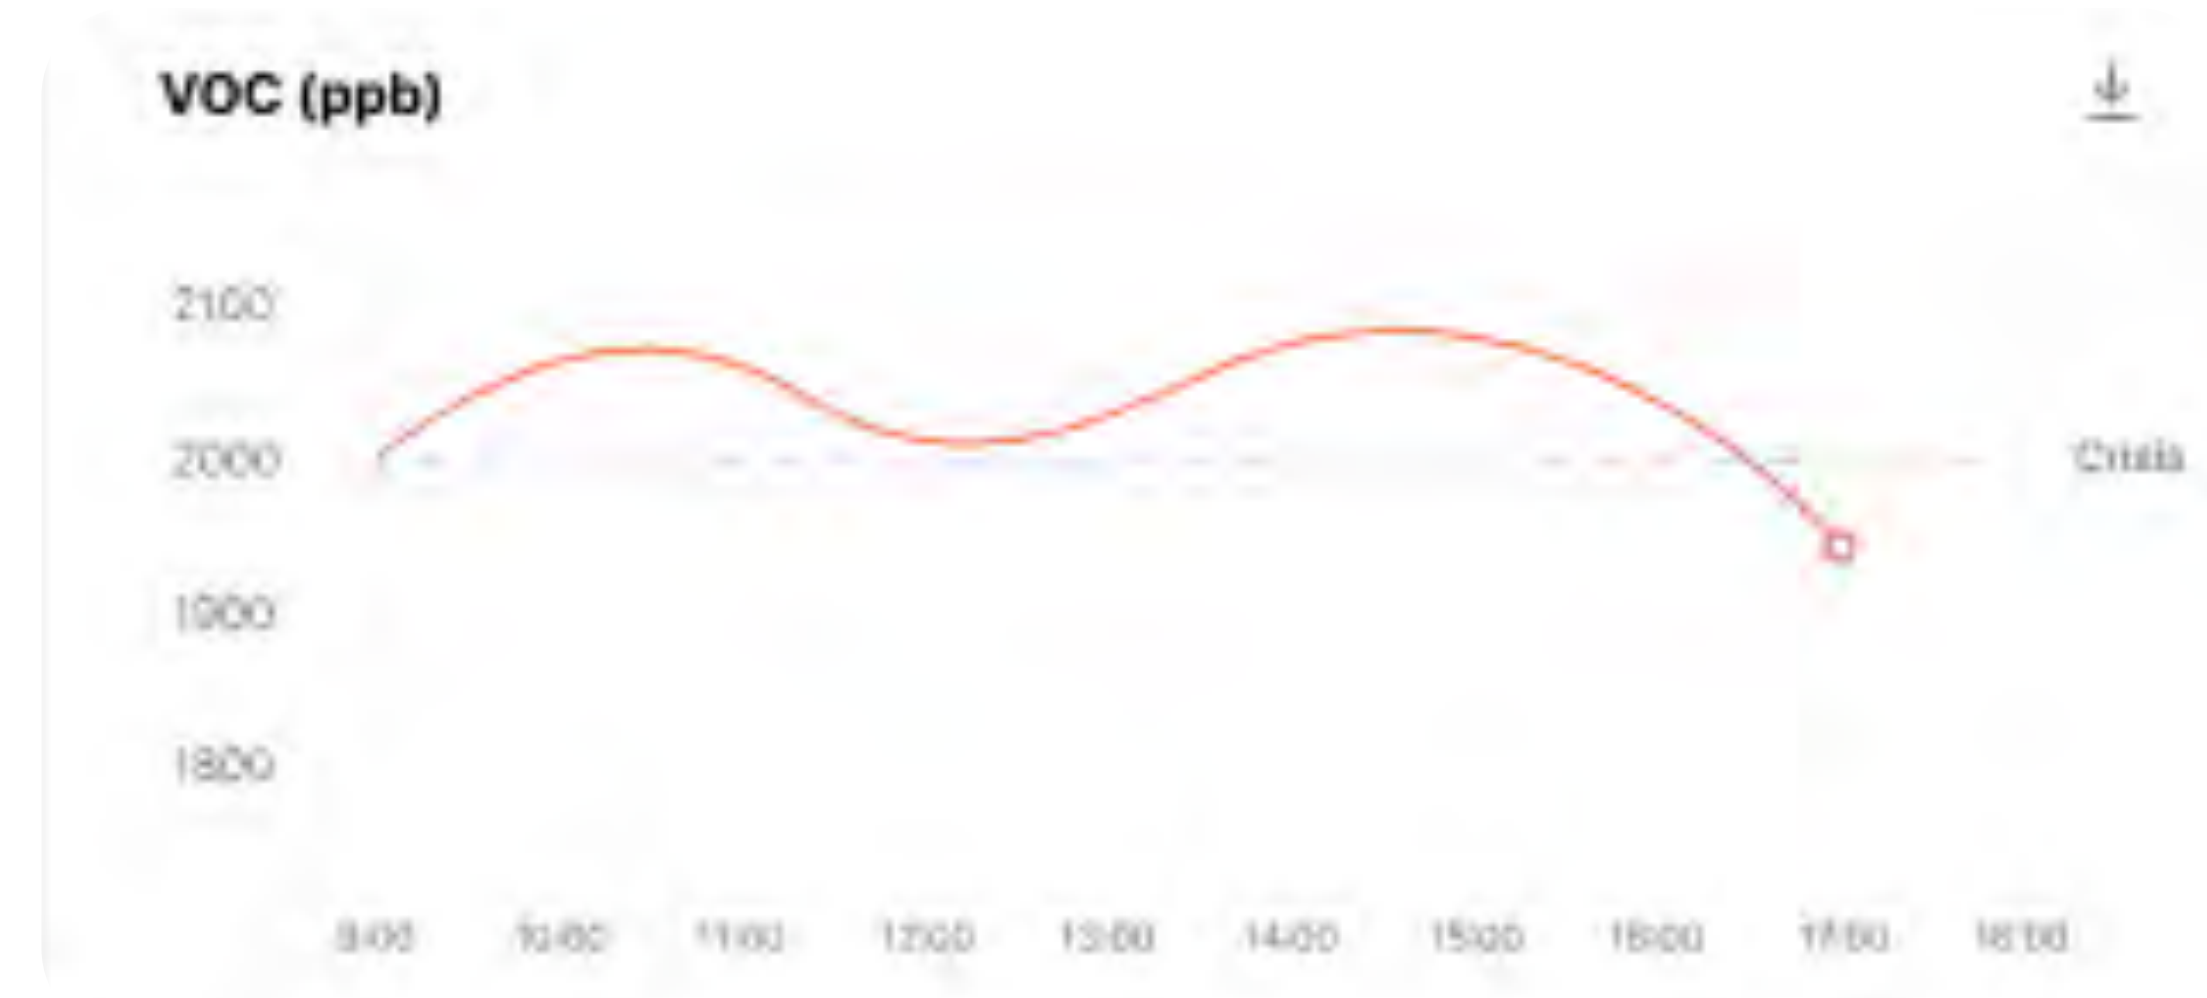

Safer meeting rooms.

Thanks to Neat Sense, Neat devices enable companies to offer significant health benefits to their employees, which in today's new normal of having to take ever-increasing protective measures against COVID-19 can be a huge relief. Neat Sense helps you control and monitor air quality, humidity (healthy indoor humidity levels are between 30-50%). Flu viruses can spread quickly due to poor indoor humidity), CO2 and organic chemical levels in the room – scents, odors, etc. Also, whether or not there are people in a room and if so, how many. That way, you can be sure of maintaining safe social distancing at all times.