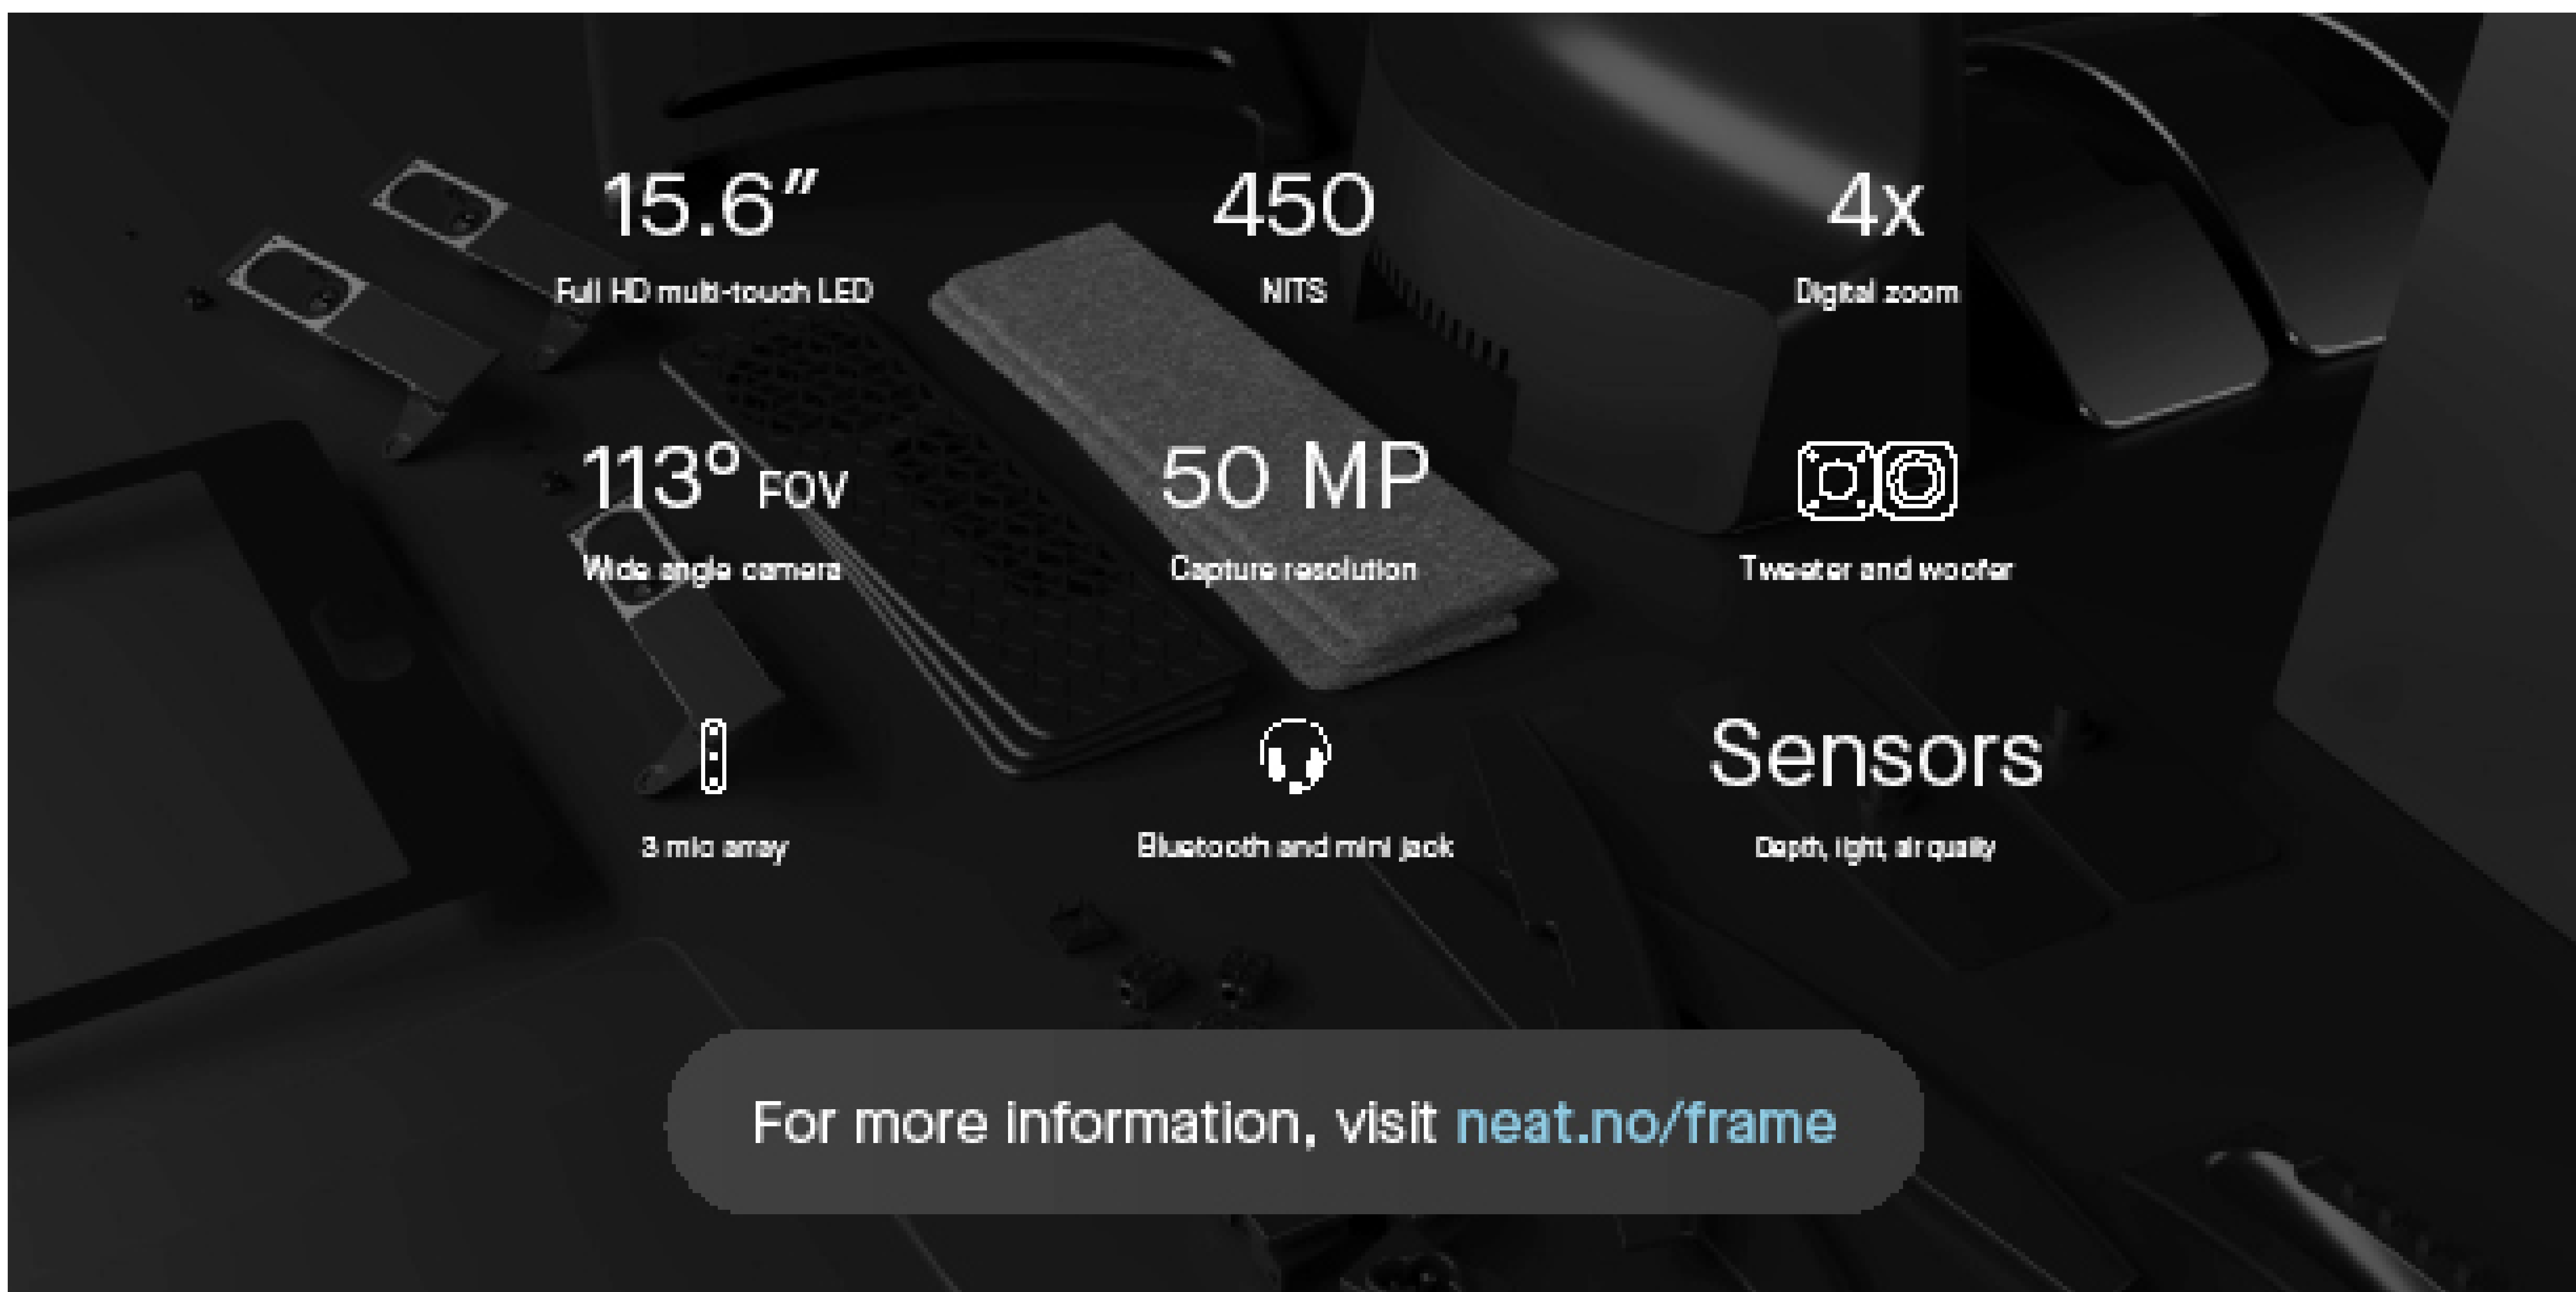

Neat Frame

General

15.6-inch capacitive multi-touch LED screen
450 NITS Screen
Resolution 1080x1920, 60Hz
9:16 aspect ratio
Anti-glare and anti-fingerprint coating
Camera LED
System LED
Ambient light sensor
Depth sensor (time-of-flight VGA 60° FOV)
Sensors for temperature, humidity, CO2 and VOC (*)
Tripod mount (1/4-20 UNC threads)
Privacy shutter
Native support for Zoom Rooms for Touch
Native support for Microsoft Teams Rooms on Android coming 2H 2022

Video

4x digital zoom
50MP capture resolution
113° horizontal FOV
Automatic people framing
Hardware accelerated video encode and decode
Distortion correction
Noise reduction
Chromatic aberration correction
Automatic white balance and color correction
People video resolution: Up to 1080p / 30
Content video resolution: 720p / 60, 1080p / 30

* Feature not yet supported by Microsoft Teams

Audio

Two-way loudspeaker system with minimal distortion
1 tracking mic
3 beamforming microphones angled in an end-fire array
Support for wired and wireless headphones
Hardware accelerated audio processing
Echo cancellation
Noise suppression
Automatic gain control
Dereverberation

Electrical and environmental requirements

Built-in power supply
100-240V ~ 50/60Hz 2.5A
Ambient operating temperature: 32° to 95° F (0° - 35° C)
Storage temperature: -4° to 140° F (-20° to 60° C)
Relative humidity: 10% to 90%
Network standby: BW

neat.

© 2022 Neat