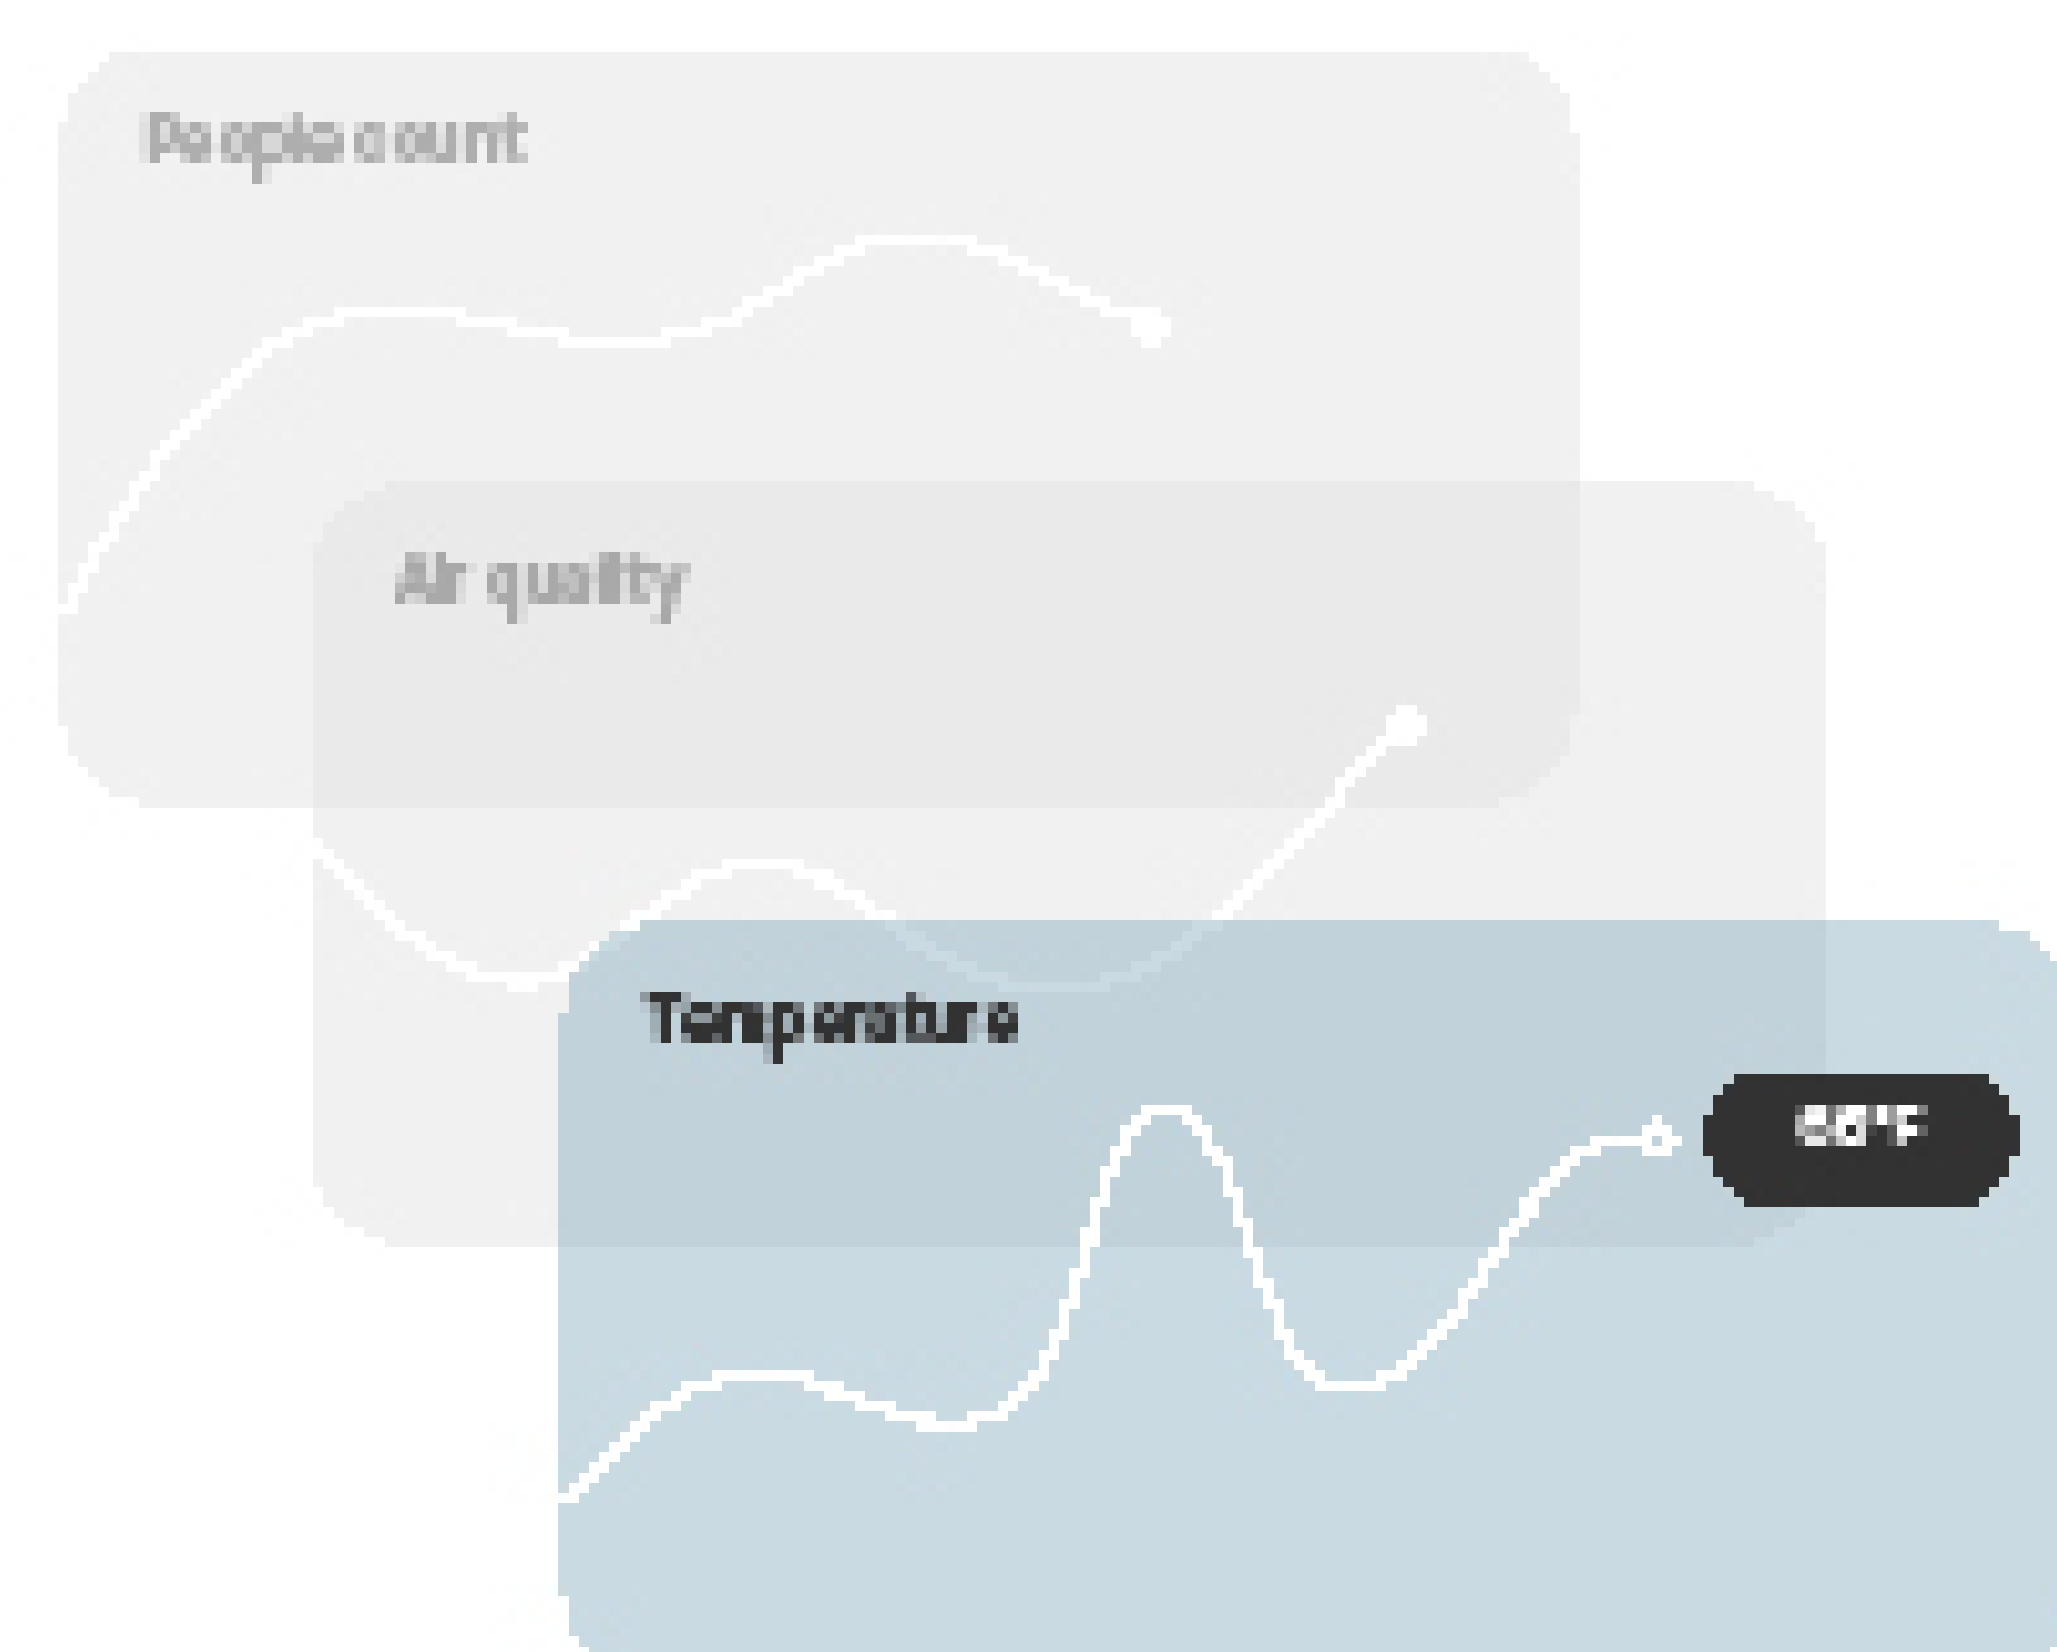

Healthier, happier, securer meetings.

Health and happiness-wise, Neat Frame instinctively frames and follows your movements, meaning you can stand up to stretch your legs or freely move around for better wellbeing while entirely absorbed in your meeting. Subsequently, you stay more energized, focused and productive for longer, boosting company ability and turnover. Finally, Neat removes complexities and threats thanks to our secure, single-purpose hardware devices. Hence, no stressing about passwords and patches. Plus, you can install all the latest upgrades with just one click.

Safer meeting rooms.

Thanks to Neat Sense*, Neat devices enable companies to offer significant health benefits to their employees, which in today's new normal of having to take ever-increasing protective measures against COVID-19 can be a huge relief. Neat Sense helps you control and monitor air quality, humidity (healthy indoor humidity levels are between 30-50%. Flu viruses can spread quickly due to poor indoor humidity), CO2 and organic chemical levels in the room – scents, odors, etc. Also, whether or not there are people in a room and if so, how many. That way, you can be sure of maintaining safe social distancing at all times.